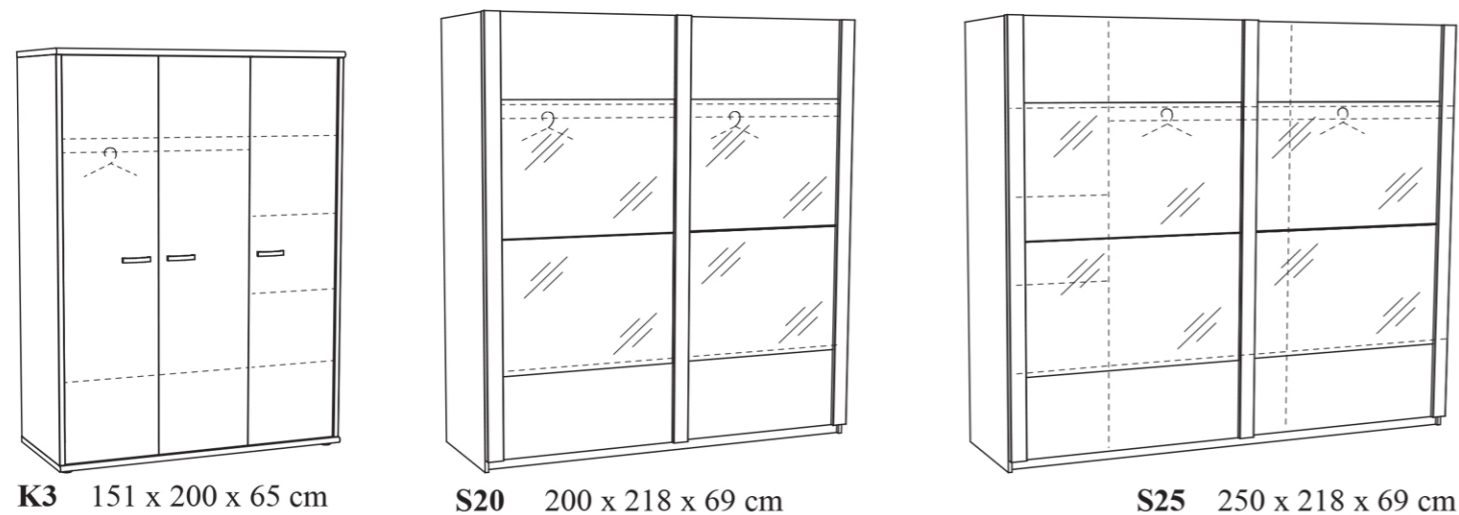

Nani

B1	€338
BB20	€365
BSEN	€325
B14	€460
B16	€525
B18	€546
BLA	€140
NT	€160
LT	€80
KLG	€28
SLG	€28
KO	€255
BU	€300
OBU	€160
OKO	€140
K2	€365
K3	€525
S20	€945
S25	€1150

Available in Pavia Oak

Items may require assembly.
 Kindly consult with Sales Staff for
 further details.