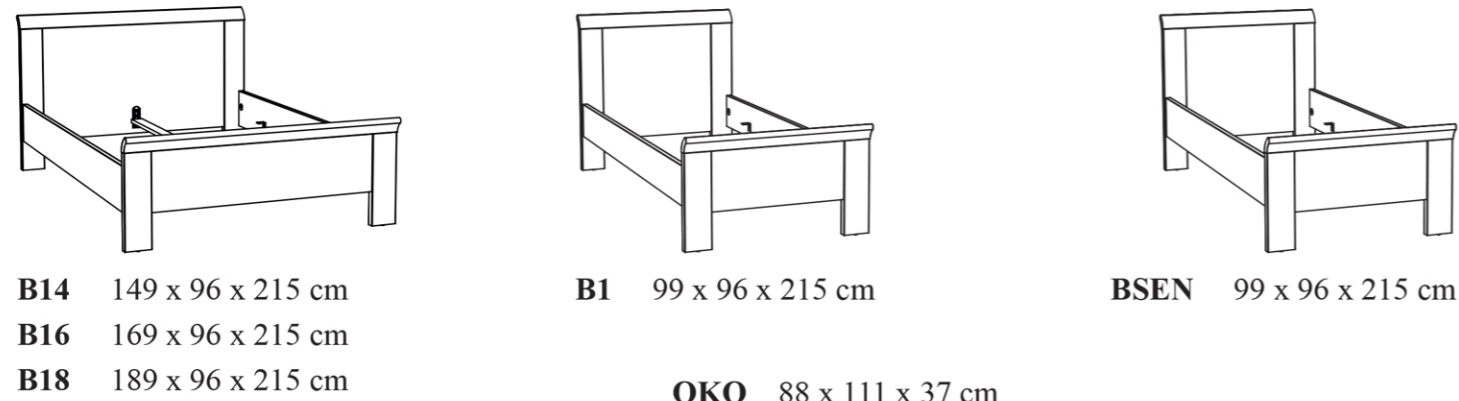

Nani

B1	€338
BB20	€365
BSEN	€325
B14	€460
B16	€525
B18	€546
BLA	€140
NT	€160
LT	€80
KLG	€28
SLG	€28
KO	€255
BU	€300
OBU	€160
OKO	€140
K2	€365
K3	€525
S20	€945
S25	€1150

Available in Pavia Oak

Items may require assembly.
 Kindly consult with Sales Staff for
 further details.