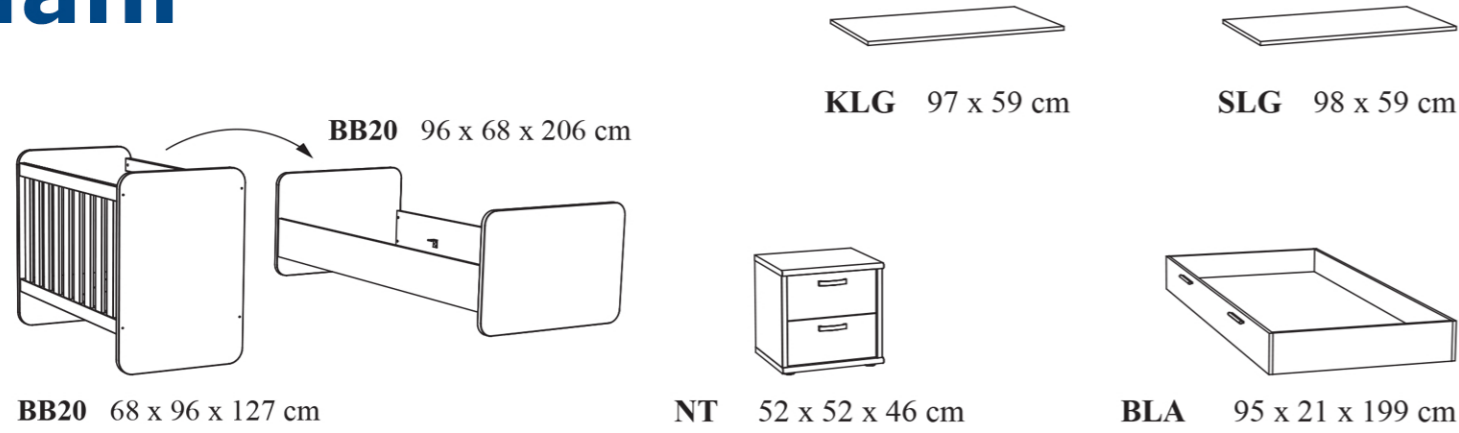

Nani

B1	€338
BB20	€365
BSEN	€325
B14	€460
B16	€525
B18	€546
BLA	€140
NT	€160
LT	€80
KLG	€28
SLG	€28
KO	€255
BU	€300
OBU	€160
OKO	€140
K2	€365
K3	€525
S20	€945
S25	€1150

Available in Pavia Oak

Items may require assembly.
 Kindly consult with Sales Staff for
 further details.