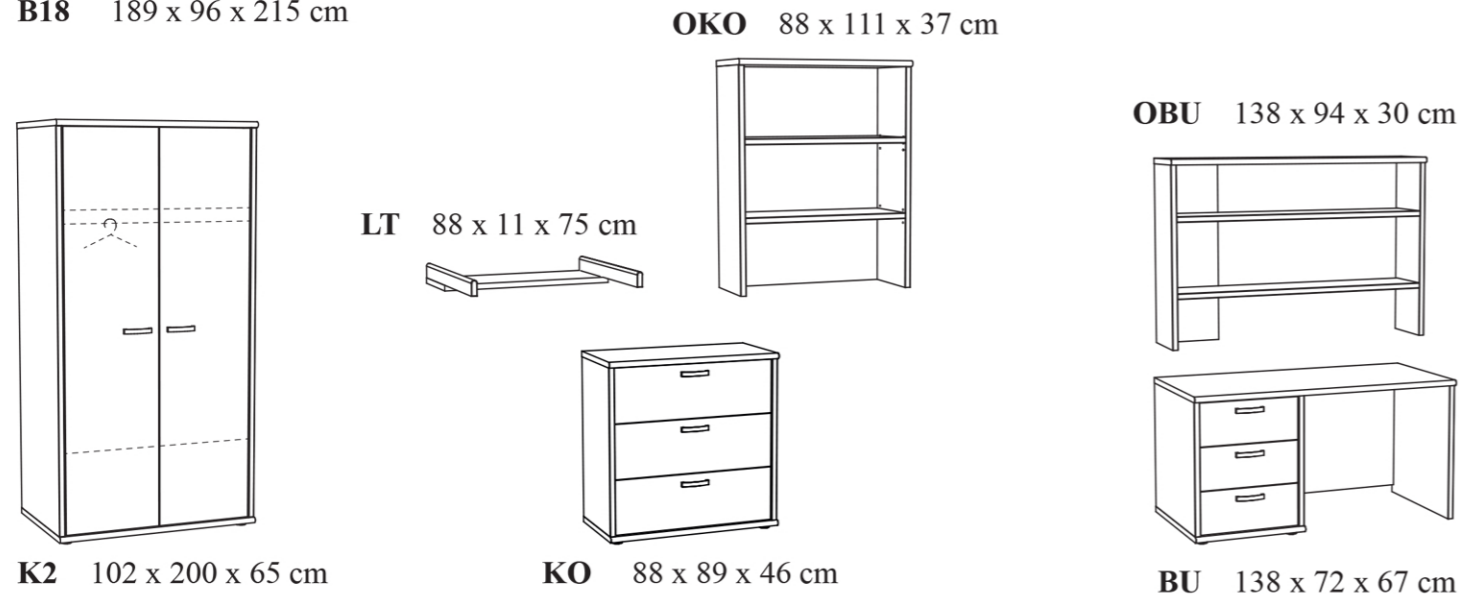

Nani

B1	€338
BB20	€365
BSEN	€325
B14	€460
B16	€525
B18	€546
BLA	€140
NT	€160
LT	€80
KLG	€28
SLG	€28
KO	€255
BU	€300
OBU	€160
OKO	€140
K2	€365
K3	€525
S20	€945
S25	€1150

Available in Pavia Oak

Items may require assembly.
 Kindly consult with Sales Staff for
 further details.