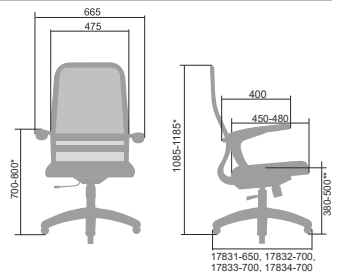

CHAIR DIMENSIONS