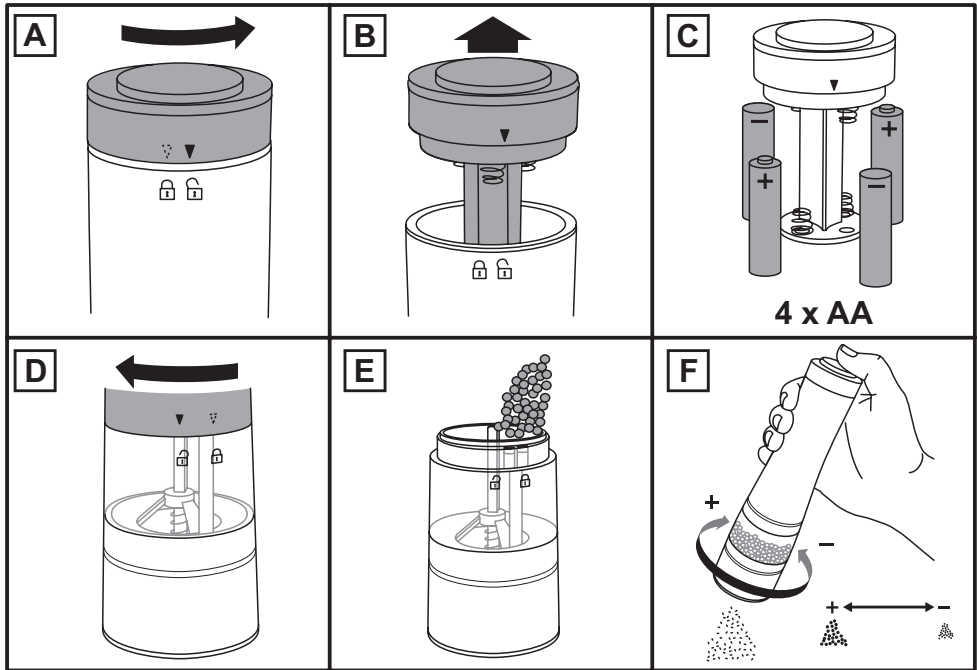

INSTRUCTIONS

IMPORTANT SAFEGUARDS

Follow basic safety precautions, including:

This appliance can be used by persons with reduced physical, sensory or mental capabilities or lack of experience and knowledge if they have been supervised/instructed and understand the hazards involved.

Children shall not play with the appliance.

- Non-rechargeable batteries are not to be recharged.
- Rechargeable batteries are to be removed from the appliance before being charged.
- Different types of batteries or new and used batteries are not to be mixed.
- Batteries are to be inserted with the correct polarity.
- Exhausted batteries are to be removed from the appliance and safely disposed of.
- If the appliance is to be stored unused for a long period, the batteries should be removed.
- The supply terminals are not to be short circuited.

1. Move ▼ from to .
  2. Remove the battery holder.
  3. Fit 4 x AA batteries. Replace the battery holder. Move ▼ from to .
  4. Move ▼ from to .
  5. Remove the holder. Fill with salt or peppercorns. Replace the holder. Move ▼ from to .
  6. Twist the bottom to adjust the grind: - fine + coarse. Press the button to grind, release to stop.
2. After use, place the grinders onto the bases provided.

RECYCLING

To avoid environmental and health problems due to hazardous substances, appliances and rechargeable and non-rechargeable batteries marked with one of these symbols must not be disposed of with unsorted municipal waste. Always dispose of electrical and electronic products and, where applicable, rechargeable and non-rechargeable batteries, at an appropriate official recycling/collection point.