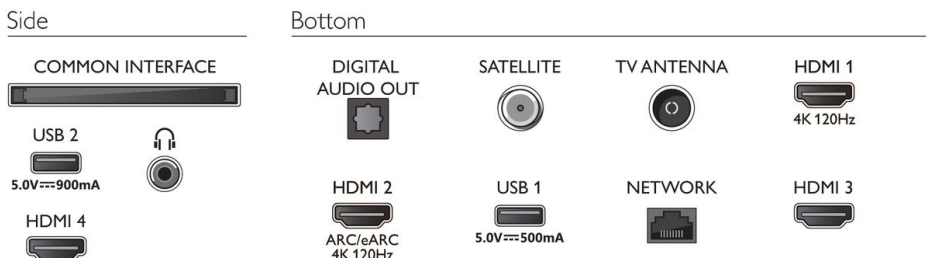

Supported HDMI video features

- Gaming: ALLM, HDMI VRR, Dolby Vision Game, AMD FreeSync Premium
- HDMI 1/2: HDMI 2.1 full bandwidth 48Gbps, upto 4K 120Hz
- HDMI 3/4: HDMI 2.0
- HDR: Dolby Vision, HDR10, HDR10+, HLG

Multimedia Applications

- Video Playback Formats: Containers: AVI, MKV, H264/MPEG-4 AVC, MPEG-1, MPEG-2, MPEG-4, VP9, HEVC (H.265), AV1

- Subtitles Formats Support: .SMI, .SRT, .SSA, .SUB, .TXT, .ASS
- Music Playback Formats: AAC, MP3, WAV, WMA (v2 up to v9.2), WMA-PRO (v9 and v10), FLAC
- Picture Playback Formats: JPEG, BMP, GIF, PNG, 360 photo, HEIF

Design

- Colors of TV: Anthracite grey bezel
- Stand design: Anthracite grey central stand

Dimensions

- Box dimensions (W x H x D): 1240.0 x 800.0 x 180.0 mm
- Set dimensions (W x H x D): 1116.0 x 655.0 x 81.0 mm
- Set dimensions with stand (W x H x D): 1116.0 x 715.0 x 259.0 mm
- Stand dimensions (W x H x D): 500.0 x 70.0 x 259.0 mm
- Stand height to TV bottom edge: 70.0 mm
- Wall mount compatible: 200 x 300 mm
- Product weight: 13.1 kg
- Product weight (+stand): 15.8 kg
- Weight incl. Packaging: 19.8 kg

Connections

Issue date 2023-03-02

Version: 3.1.2

12 NC: 8670 001 88611
EAN: 87 18863 03789 8

© 2023 Koninklijke Philips N.V.
All Rights reserved.

Specifications are subject to change without notice.
Trademarks are the property of Koninklijke Philips N.V. or their respective owners.

www.philips.com

* EPG and actual visibility (up to 8 days) is country and operator dependent.
* Android App offerings vary per country. For more details please visit your local Google Play Store.
* The TV supports DVB reception for 'Free to air' broadcast. Specific DVB operators may not be supported. An up to date list can be found in the FAQ section of the Philips support website. For some operators Conditional Access and subscription are required. Contact your operator for more information.
* Philips TV Remote app and related functionalities vary per TV model, operator, and country, as well as smart device model and OS. For more details please visit: www.philips.com/TVRemoteapp.
* USB recording for digital channels only, recordings may be limited by broadcast copy protection (CI+). Country and channel restrictions may apply.
* This television contains lead only in certain parts or components where no technology alternatives exist in accordance with existing exemption clauses under the RoHS Directive.
* Memory size (Flash) : 16G, the actual available disc space may differ (dependant on e.g. (pre-)installed apps, installed operating system, etc.)
* Amazon, Alexa and all related logos are trademarks of Amazon.com, Inc. or its affiliates. Amazon Alexa is available in selected languages and countries.
* Amazon Prime is available in selected languages and countries.
* Disney+ subscription required. Subject to terms at <https://www.disneyplus.com> (c) 2020 Disney and its related entities. Disney+ is available in selected languages and countries.
* Google Assistant is available on Philips Android TVs running on Android O (8) or higher OS version. Google Assistant is available in selected languages and countries.
* Netflix subscription required. Subject to terms at <https://www.netflix.com>
* Rakuten TV is available in selected languages and countries.
* Google TV is the name of this device's software experience and a trademark of Google LLC.
* Google TV is the name of this device's software experience and a trademark of Google LLC. YouTube, Ok Google and other marks are trademarks of Google LLC.