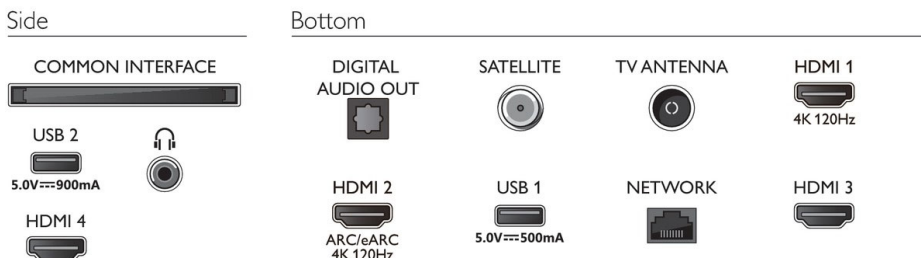

Multimedia Applications

- Video Playback Formats: Containers: AVI, MKV, H264/MPEG-4 AVC, MPEG-1, MPEG-2, MPEG-4,

- VP9, HEVC (H.265), AV1
- Subtitles Formats Support: .SMI, .SRT, .SSA, .SUB, .TXT, .ASS
- Music Playback Formats: AAC, MP3, WAV, WMA (v2 up to v9.2), WMA-PRO (v9 and v10), FLAC
- Picture Playback Formats: JPEG, BMP, GIF, PNG, 360 photo, HEIF

Design

- Colors of TV: Anthracite grey bezel
- Stand design: Metal anthracite sticks

Connections

Issue date 2023-03-02

Version: 2.1.2

12 NC: 8670 001 88621
EAN: 87 18863 03798 0

© 2023 Koninklijke Philips N.V.
All Rights reserved.