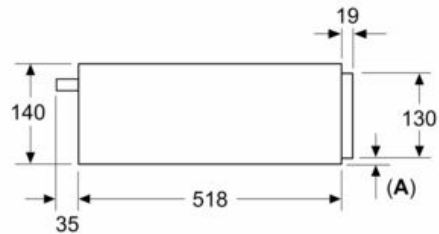

Features

Technical Data

Built-in / Free-standing : Built-in
Color / Material Front : Black
Maximum number of plates : 12
Maximum number of espresso cups : 64
Dimensions : 140 x 594 x 518 mm
Dimensions of the packed product (HxWxD) : 260 x 650 x 700 mm
Min. required niche size for installation (HxWxD) : 140 x 560 x 550 mm
EAN code : 4242003900123
Fuse protection : 10 A
Voltage : 220-240 V
Frequency : 50; 60 Hz
Plug type : Gardy plug w/ earthing

Technical Information

- Length of mains cable: 175 cm
- Total connected load electric: 0.82 KW
- Nominal voltage: 220 - 240 V

Dimensions:

- Appliance dimension (HxWxD): 140 mm x 594 mm x 518 mm
- Niche dimension (HxWxD): 140 mm x 560 mm - 568 mm x 550 mm
- In case of installation under the worktop, installation accessory spare part no. 12039458 is needed.
- "Please reference the built-in dimensions provided in the installation drawing"

**iQ700, Built-in warming drawer, 60 x
14 cm, Black
BI710C1B1**

Dimensioned drawings

Measurements in mm

Measurements in mm

A: 7.5 mm

Compact ovens with appliance height of 455 mm can be installed above the warming drawer without an intermediate floor