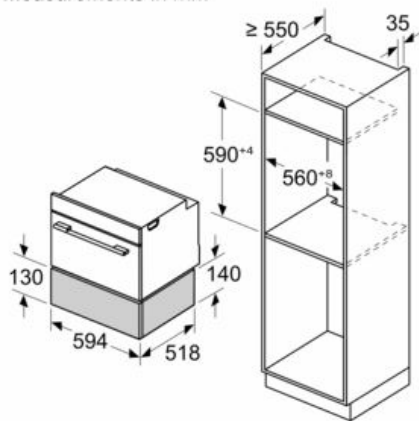

Features

Technical Data

Built-in / Free-standing : Built-in
Color / Material Front : Black
Maximum number of plates : 12
Maximum number of espresso cups : 64
Dimensions : 140 x 594 x 518 mm
Dimensions of the packed product (HxWxD) : 260 x 650 x 700 mm
Min. required niche size for installation (HxWxD) : 140 x 560 x 550 mm
EAN code : 4242003900123
Fuse protection : 10 A
Voltage : 220-240 V
Frequency : 50; 60 Hz
Plug type : Gardy plug w/ earthing

Technical Information

- Length of mains cable: 175 cm
- Total connected load electric: 0.82 KW
- Nominal voltage: 220 - 240 V

Dimensions:

- Appliance dimension (HxWxD): 140 mm x 594 mm x 518 mm
- Niche dimension (HxWxD): 140 mm x 560 mm - 568 mm x 550 mm
- In case of installation under the worktop, installation accessory spare part no. 12039458 is needed.
- "Please reference the built-in dimensions provided in the installation drawing"

**iQ700, Built-in warming drawer, 60 x
14 cm, Black
BI710C1B1**

Dimensioned drawings

Measurements in mm

Measurements in mm

A: 7.5 mm

Compact ovens with appliance height of 455 mm can be installed above the warming drawer without an intermediate floor