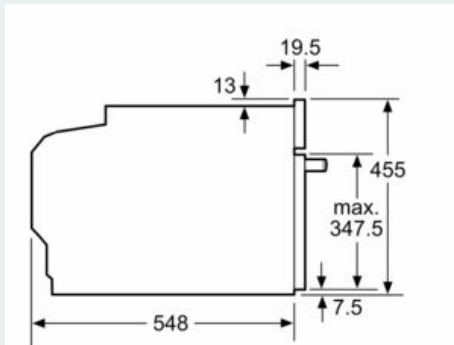

Features

Technical Data

Type of micro-wave oven : MW-Combi
 Type of control : Electronic
 Color / Material Front : White
 Dimensions : 455 x 594 x 548 mm
 Cavity dimensions : 237.0 x 480 x 392.0 mm
 Length electrical supply cord : 150.0 cm
 Net weight : 35.3 kg
 Gross weight : 37.7 kg
 EAN code : 4242003901212
 Maximum micro-wave power : 900 W
 Connection Rating : 3600 W
 Fuse protection : 16 A
 Voltage : 220-240 V
 Plug type : Gardy plug w/ earthing
 Cavity dimensions : 237.0 x 480 x 392.0 mm
 Included accessories : 1 x combination grid, 1 x universal pan

Technical Information

- Length of mains cable: 150 cm
- Nominal voltage: 220 - 240 V
- Total connected load electric: 3.6 KW

Dimensions:

- Appliance dimension (HxWxD): 455 mm x 594 mm x 548 mm
- Niche dimension (HxWxD): 450 mm - 455 mm x 560 mm - 568 mm x 550 mm
- "Please reference the built-in dimensions provided in the installation drawing"

iQ700, Built-in compact oven with microwave function, 60 x 45 cm, White CM724G1W1

Dimensioned drawings

Installation with a hob.

measurements in mm

If the compact appliance will be installed underneath a hob, the following worktop thicknesses (including substructure if necessary) must be taken into account.

Hob type	min. worktop thickness	
	fitted	flush
Induction hob	42 mm	43 mm
Full surface Induction hob	52 mm	53 mm
Gas hob	32 mm	43 mm
Electric hob	32 mm	35 mm

measurements in mm

measurements in mm

Installing two appliances on top of each other
 Air exchange