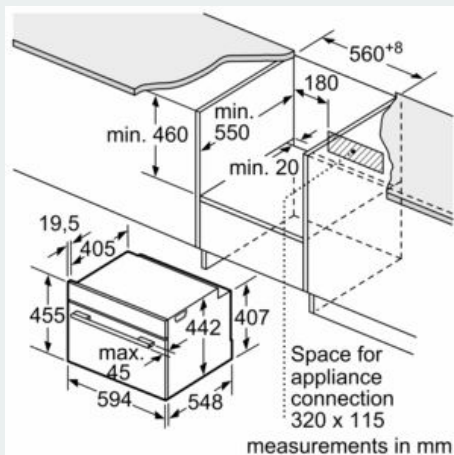

Features

Technical Data

Type of micro-wave oven : MW-Combi
 Type of control : Electronic
 Color / Material Front : White
 Dimensions : 455 x 594 x 548 mm
 Cavity dimensions : 237.0 x 480 x 392.0 mm
 Length electrical supply cord : 150.0 cm
 Net weight : 35.3 kg
 Gross weight : 37.7 kg
 EAN code : 4242003901212
 Maximum micro-wave power : 900 W
 Connection Rating : 3600 W
 Fuse protection : 16 A
 Voltage : 220-240 V
 Plug type : Gardy plug w/ earthing
 Cavity dimensions : 237.0 x 480 x 392.0 mm
 Included accessories : 1 x combination grid, 1 x universal pan

Technical Information

- Length of mains cable: 150 cm
- Nominal voltage: 220 - 240 V
- Total connected load electric: 3.6 KW

Dimensions:

- Appliance dimension (HxWxD): 455 mm x 594 mm x 548 mm
- Niche dimension (HxWxD): 450 mm - 455 mm x 560 mm - 568 mm x 550 mm
- "Please reference the built-in dimensions provided in the installation drawing"

iQ700, Built-in compact oven with microwave function, 60 x 45 cm, White CM724G1W1

Dimensioned drawings

Installation with a hob.

measurements in mm

If the compact appliance will be installed underneath a hob, the following worktop thicknesses (including substructure if necessary) must be taken into account.

Hob type	min. worktop thickness	
	fitted	flush
Induction hob	42 mm	43 mm
Full surface Induction hob	52 mm	53 mm
Gas hob	32 mm	43 mm
Electric hob	32 mm	35 mm

measurements in mm

measurements in mm

Installing two appliances on top of each other
 Air exchange