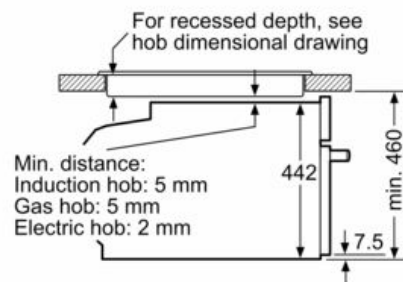

Technical Information

- Length of mains cable: 150 cm
- Nominal voltage: 220 - 240 V
- Total connected load electric: 3.6 KW

Dimensions:

- Appliance dimension (HxWxD): 455 mm x 594 mm x 548 mm
- Niche dimension (HxWxD): 450 mm - 455 mm x 560 mm - 568 mm x 550 mm
- "Please reference the built-in dimensions provided in the installation drawing"

iQ700, Built-in compact oven with microwave function, 60 x 45 cm, White CM724G1W1

Dimensioned drawings

Installation with a hob.

measurements in mm

If the compact appliance will be installed underneath a hob, the following worktop thicknesses (including substructure if necessary) must be taken into account.