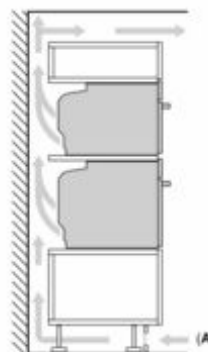

Technical Information

- Length of mains cable: 150 cm
- Nominal voltage: 220 - 240 V
- Total connected load electric: 3.6 KW

Dimensions:

- Appliance dimension (HxWxD): 455 mm x 594 mm x 548 mm
- Niche dimension (HxWxD): 450 mm - 455 mm x 560 mm - 568 mm x 550 mm
- "Please reference the built-in dimensions provided in the installation drawing"

iQ700, Built-in compact oven with microwave function, 60 x 45 cm, White CM724G1W1

Dimensioned drawings

Installation with a hob.

measurements in mm

If the compact appliance will be installed underneath a hob, the following worktop thicknesses (including substructure if necessary) must be taken into account.

Hob type	min. worktop thickness	
	fitted	flush
Induction hob	42 mm	43 mm
Full surface Induction hob	52 mm	53 mm
Gas hob	32 mm	43 mm
Electric hob	32 mm	35 mm

measurements in mm

measurements in mm

Installing two appliances on top of each other
 Air exchange

A: Air inlet $\geq 200 \text{ cm}^2$