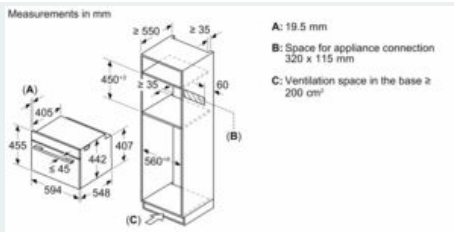

Features

Technical Data

Type of micro-wave oven : MW-Combi
 Type of control : Electronic
 Color / Material Front : White
 Dimensions : 455 x 594 x 548 mm
 Cavity dimensions : 237.0 x 480 x 392.0 mm
 Length electrical supply cord : 150.0 cm
 Net weight : 35.3 kg
 Gross weight : 37.7 kg
 EAN code : 4242003901212
 Maximum micro-wave power : 900 W
 Connection Rating : 3600 W
 Fuse protection : 16 A
 Voltage : 220-240 V
 Plug type : Gardy plug w/ earthing
 Cavity dimensions : 237.0 x 480 x 392.0 mm
 Included accessories : 1 x combination grid, 1 x universal pan

Technical Information

- Length of mains cable: 150 cm
- Nominal voltage: 220 - 240 V
- Total connected load electric: 3.6 KW

Dimensions:

- Appliance dimension (HxWxD): 455 mm x 594 mm x 548 mm
- Niche dimension (HxWxD): 450 mm - 455 mm x 560 mm - 568 mm x 550 mm
- "Please reference the built-in dimensions provided in the installation drawing"

iQ700, Built-in compact oven with microwave function, 60 x 45 cm, White CM724G1W1

Dimensioned drawings

Installation with a hob.

measurements in mm

If the compact appliance will be installed underneath a hob, the following worktop thicknesses (including substructure if necessary) must be taken into account.

Hob type	min. worktop thickness	
	fitted	flush
Induction hob	42 mm	43 mm
Full surface Induction hob	52 mm	53 mm
Gas hob	32 mm	43 mm
Electric hob	32 mm	35 mm

measurements in mm

measurements in mm

Installing two appliances on top of each other
 Air exchange