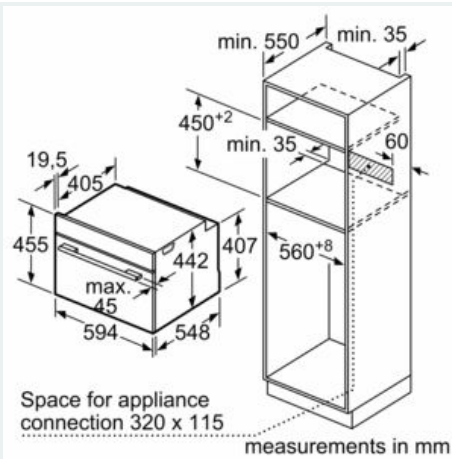

#### Technical Information

- Length of mains cable: 150 cm
- Nominal voltage: 220 - 240 V
- Total connected load electric: 3.6 KW

#### Dimensions:

- Appliance dimension (HxWxD): 455 mm x 594 mm x 548 mm

- Niche dimension (HxWxD): 450 mm - 455 mm x 560 mm - 568 mm x 550 mm
- "Please reference the built-in dimensions provided in the installation drawing"

**iQ700, Built-in compact oven with microwave function, 60 x 45 cm, Black CM778GNB1B**

Dimensioned drawings

Installation with a hob.

If the compact appliance will be installed underneath a hob, the following worktop thicknesses (including substructure if necessary) must be taken into account.