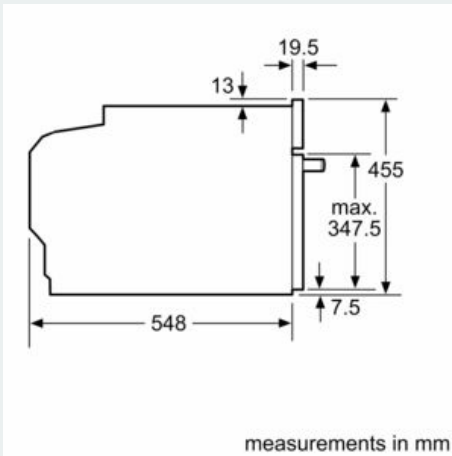

#### Dimensions:

- Appliance dimension (HxWxD): 455 mm x 594 mm x 548 mm

- Niche dimension (HxWxD): 450 mm - 455 mm x 560 mm - 568 mm x 550 mm
- "Please reference the built-in dimensions provided in the installation drawing"

**iQ700, Built-in compact oven with microwave function, 60 x 45 cm, Black CM778GNB1B**

Dimensioned drawings

Installation with a hob.

If the compact appliance will be installed underneath a hob, the following worktop thicknesses (including substructure if necessary) must be taken into account.

Hob type	min. worktop thickness	
	fitted	flush
Induction hob	42 mm	43 mm
Full surface Induction hob	52 mm	53 mm
Gas hob	32 mm	43 mm
Electric hob	32 mm	35 mm