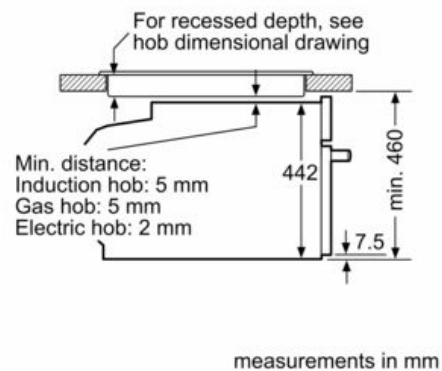

#### Dimensions:

- Appliance dimension (HxWxD): 455 mm x 594 mm x 548 mm

- Niche dimension (HxWxD): 450 mm - 455 mm x 560 mm - 568 mm x 550 mm
- "Please reference the built-in dimensions provided in the installation drawing"

**iQ700, Built-in compact oven with microwave function, 60 x 45 cm, Black CM778GNB1B**

Dimensioned drawings

Installation with a hob.

If the compact appliance will be installed underneath a hob, the following worktop thicknesses (including substructure if necessary) must be taken into account.