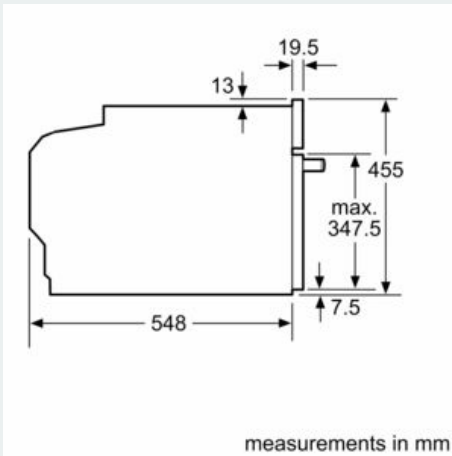

Features

Technical Data

Type of micro-wave oven : MW-Combi
 Type of control : Electronic
 Color / Material Front : Black
 Dimensions : 455 x 594 x 548 mm
 Cavity dimensions : 237.0 x 480 x 392.0 mm
 Length electrical supply cord : 150 cm
 Net weight : 36.0 kg
 Gross weight : 38.3 kg
 EAN code : 4242003901366
 Maximum micro-wave power : 900 W
 Connection Rating : 3600 W
 Fuse protection : 16 A
 Voltage : 220-240 V
 Frequency : 50; 60 Hz
 Plug type : Gardy plug w/ earthing
 Cavity dimensions : 237.0 x 480 x 392.0 mm
 Included accessories : 1 x combination grid, 1 x universal pan

Technical Information

- Length of mains cable: 150 cm
- Nominal voltage: 220 - 240 V
- Total connected load electric: 3.6 KW

Dimensions:

- Appliance dimension (HxWxD): 455 mm x 594 mm x 548 mm

- Niche dimension (HxWxD): 450 mm - 455 mm x 560 mm - 568 mm x 550 mm
- "Please reference the built-in dimensions provided in the installation drawing"

iQ700, Built-in compact oven with microwave function, 60 x 45 cm, Black CM936GCB1

Dimensioned drawings

Installation with a hob.

If the compact appliance will be installed underneath a hob, the following worktop thicknesses (including substructure if necessary) must be taken into account.

Hob type	min. worktop thickness	
	fitted	flush
Induction hob	42 mm	43 mm
Full surface Induction hob	52 mm	53 mm
Gas hob	32 mm	43 mm
Electric hob	32 mm	35 mm