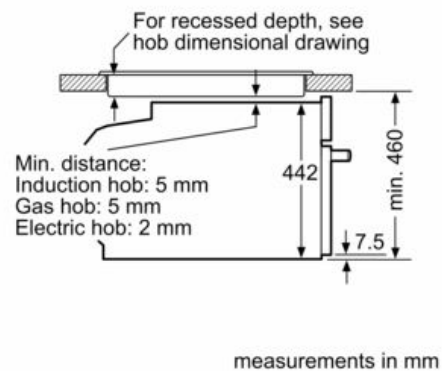

Technical Information

- Length of mains cable: 150 cm
- Nominal voltage: 220 - 240 V
- Total connected load electric: 3.6 KW

Dimensions:

- Appliance dimension (HxWxD): 455 mm x 594 mm x 548 mm

- Niche dimension (HxWxD): 450 mm - 455 mm x 560 mm - 568 mm x 550 mm
- "Please reference the built-in dimensions provided in the installation drawing"

iQ700, Built-in compact oven with microwave function, 60 x 45 cm, Black CM936GCB1

Dimensioned drawings

Installation with a hob.

If the compact appliance will be installed underneath a hob, the following worktop thicknesses (including substructure if necessary) must be taken into account.

Hob type	min. worktop thickness	
	fitted	flush
Induction hob	42 mm	43 mm
Full surface Induction hob	52 mm	53 mm
Gas hob	32 mm	43 mm
Electric hob	32 mm	35 mm