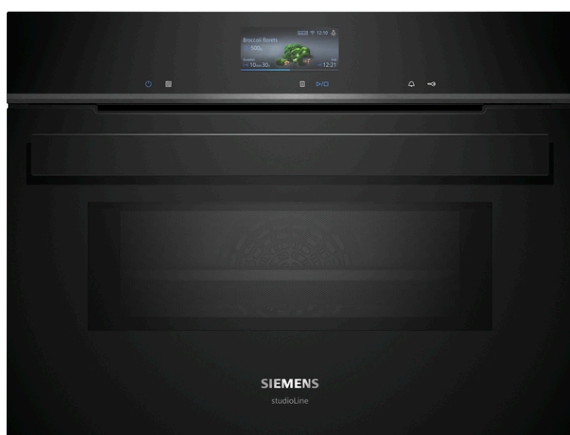

iQ700, Built-in compact oven with microwave function, 60 x 45 cm, Black CM936GCB1

The intelligent varioSpeed microwave oven with Oven Assistant with Voice Control for intuitive programme setting and roastingSensor Plus for excellent results.

Features

Technical Data

Type of micro-wave oven : MW-Combi
 Type of control : Electronic
 Color / Material Front : Black
 Dimensions : 455 x 594 x 548 mm
 Cavity dimensions : 237.0 x 480 x 392.0 mm
 Length electrical supply cord : 150 cm
 Net weight : 36.0 kg
 Gross weight : 38.3 kg
 EAN code : 4242003901366
 Maximum micro-wave power : 900 W
 Connection Rating : 3600 W
 Fuse protection : 16 A
 Voltage : 220-240 V
 Frequency : 50; 60 Hz
 Plug type : Gardy plug w/ earthing
 Cavity dimensions : 237.0 x 480 x 392.0 mm
 Included accessories : 1 x combination grid, 1 x universal pan

iQ700, Built-in compact oven with microwave function, 60 x 45 cm, Black CM936GCB1

Features

Type of oven / heating system:

- Compact oven with microwave with 19 heating methods: 4D hotAir, Conventional heat, hotAir grilling, Full width grill, Half width grill, Pizza setting, coolStart, Bottom heat, Gentle heating, Plate warming setting, Keep warm, hotAir gentle, Conventional heat gentle, microwave, 4D hotair + microwave, Top/bottom heat + microwave, grill + microwave, half width grill + microwave, hotair grilling + microwave
- Max. Power: 900 W; 5 Microwave power settings (90 W, 180 W, 360 W, 600 W, boost) with Inverter (MW)
- Intelligent inverter technology: maximum output power will be regulated to 600 W when used in longer operation
- Temperature range 30 °C - 300 °C
- Cavity volume: 45 l