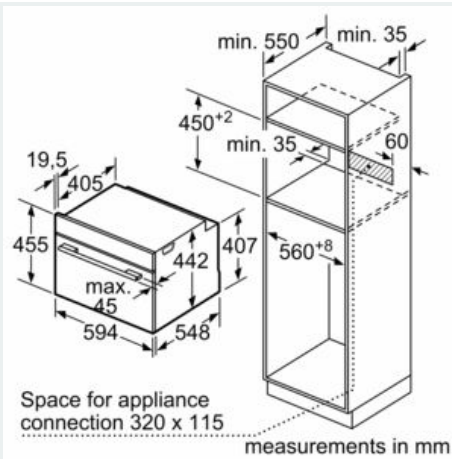

Features

Technical Data

Type of micro-wave oven : MW-Combi
 Type of control : Electronic
 Color / Material Front : Black
 Dimensions : 455 x 594 x 548 mm
 Cavity dimensions : 237.0 x 480 x 392.0 mm
 Length electrical supply cord : 150 cm
 Net weight : 36.0 kg
 Gross weight : 38.3 kg
 EAN code : 4242003901366
 Maximum micro-wave power : 900 W
 Connection Rating : 3600 W
 Fuse protection : 16 A
 Voltage : 220-240 V
 Frequency : 50; 60 Hz
 Plug type : Gardy plug w/ earthing
 Cavity dimensions : 237.0 x 480 x 392.0 mm
 Included accessories : 1 x combination grid, 1 x universal pan

Technical Information

- Length of mains cable: 150 cm
- Nominal voltage: 220 - 240 V
- Total connected load electric: 3.6 KW

Dimensions:

- Appliance dimension (HxWxD): 455 mm x 594 mm x 548 mm

- Niche dimension (HxWxD): 450 mm - 455 mm x 560 mm - 568 mm x 550 mm
- "Please reference the built-in dimensions provided in the installation drawing"

iQ700, Built-in compact oven with microwave function, 60 x 45 cm, Black CM936GCB1

Dimensioned drawings

Installation with a hob.

If the compact appliance will be installed underneath a hob, the following worktop thicknesses (including substructure if necessary) must be taken into account.