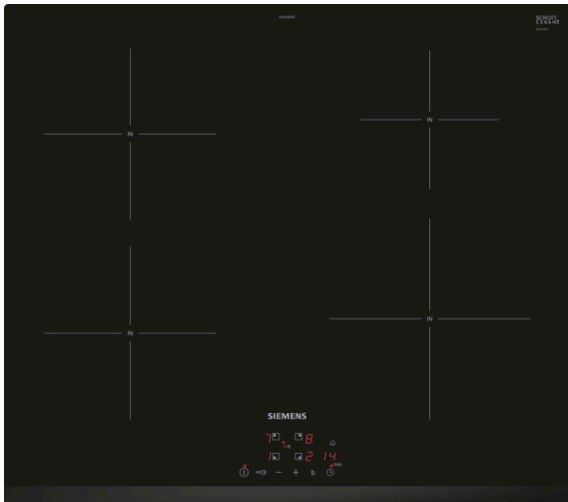

iQ100, Induction hob, 60 cm, Black, surface mount without frame EU63KBEB5E

The induction cooktop – faster, safer, cleaner, more efficient cooking.

- ✓ touchControl makes the control of your cooktop especially convenient, just by the touch of a finger.
- ✓ powerBoost – Increases the power of an induction zone by up to 50%.
- ✓ Safely shuts off the cooking zone - Timer with switch-off function.
- ✓ Safely prevents unintentional switch-on - Child safety lock.
- ✓ Faster, cleaner and safer cooking - powerInduction.

Features

Technical Data

Product name/family : Cooking zone ceramic
 Built-in / Free-standing : Built-in
 Energy input : Electric
 Total number of positions that can be used at the same time : 4
 Min. required niche size for installation (HxWxD) : 51 x 560-560 x 490-500 mm
 Width of the appliance : 592 mm
 Dimensions : 51 x 592 x 522 mm
 Dimensions of the packed product (HxWxD) : 126 x 753 x 608 mm
 Net weight : 9.2 kg
 Gross weight : 11.4 kg
 Residual heat indicator : yes
 Location of control panel : Hob front
 Basic surface material : Ceramic
 Color of surface : Black
 Length electrical supply cord : 110.0 cm
 EAN code : 4242003927472
 Voltage : 220-240 V

Features

- 60 cm: space for 4 pots

Flexibility of cooking zones

- Cooking zone front left: 180 mm, 1.8 KW (max. power 3.1 KW)
- Cooking zone rear left: 180 mm, 1.8 KW (max. power 3.1 KW)
- Cooking zone rear right: 145 mm, 1.4 KW (max power 2.2 KW)
- Cooking zone front right: 210 mm, 2.2 KW (max. power 3.7 KW)