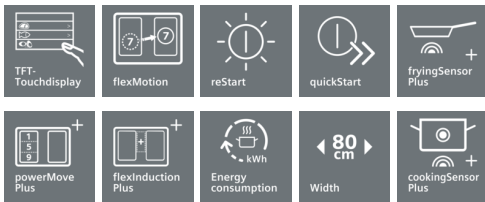

iQ700
EX877KYX5E
Metal trims on the sides
80 cm Induction Ceramic hob

Included accessories

- 1 x adjustment strip 750 - 780 mm
- 1 x wireless temperature sensor for cooktop

The modern flexInduction cooktop - for greater flexibility when cooking.

- ✓ flexInduction Plus adapts the cooking zones to different cookware and pots up to 30 cm diameter – for more flexibility.
- ✓ powerMove Plus enables intuitive control thanks to three heating zones with different temperatures – activated by touch.
- ✓ The TFT-Touchdisplay makes the operation of all the cooktop's functions easier than ever.
- ✓ Home Connect: Information about your cooktop, no matter where you are - with the easy-to-use Home Connect App. (only in countries where Home Connect service is available)
- ✓ cookConnect system: The convenient cookConnect system allows you to control different functions of the hood directly from your cooktop. (with matching hood)
- ✓ The fryingSensor Plus controls the temperature in the pan so dishes can never burn again.
- ✓ cookingSensor Plus is an intelligent system that prevents overboiling thanks to precise temperature control.

Features

Technical Data

Product name/family : Cooking zone ceramic
 Construction type : Built-in
 Energy input : Electric
 Total number of positions that can be used at the same time : 4
 Required niche size for installation (HxWxD) : 51 x 750-780 x 490-500
 Width of the product (mm) : 812
 Dimensions of the product (mm) : 51 x 812 x 520
 Dimensions of the packed product (HxWxD) (mm) : 126 x 953 x 608
 Net weight (kg) : 18.003
 Gross weight (kg) : 20.0
 Residual heat indicator : Separate
 Location of control panel : Hob front
 Color of surface : , Black
 Approval certificates : AENOR, CE
 Length electrical supply cord (cm) : 110
 EAN code : 4242003838471
 Electrical connection rating (W) : 7400
 Voltage (V) : 220-240
 Frequency (Hz) : 50; 60