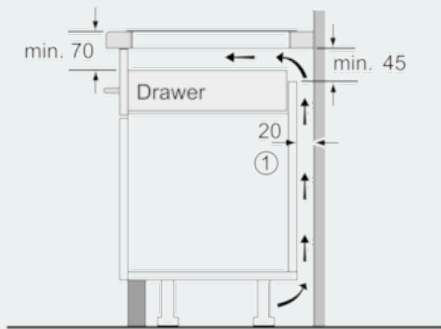

Features

Technical Data

Product name/family : Cooking zone ceramic
 Construction type : Built-in
 Energy input : Electric
 Total number of positions that can be used at the same time : 6
 Required niche size for installation (HxWxD) : 61 x 880-880 x 490-500
 Width of the product (mm) : 912
 Dimensions of the product (mm) : 61 x 912 x 520
 Dimensions of the packed product (HxWxD) (mm) : 152 x 1081 x 636
 Net weight (kg) : 31.383
 Gross weight (kg) : 34.0
 Residual heat indicator : Separate
 Location of control panel : Hob front
 Color of surface : , Black
 Approval certificates : AENOR, CE
 Length electrical supply cord (cm) : 150
 EAN code : 4242003784006
 Electrical connection rating (W) : 7400
 Voltage (V) : 220-240
 Frequency (Hz) : 50; 60

- panBoost
- PowerBoost function for all zones

Power and size:

- One continuous cooking zone with 3.200 cm²

Measurements:

- Dimensions of the product (HxWxD mm) : 61 x 912 x 520
- Required niche size for installation (HxWxD mm) : 61 x 880 x 490 - 500
- Connection cable (1.5 M)
- Min. worktop thickness: 30 mm
- Connected load: 7.4 kW
- Cable included

Accessories

- 1 x wireless temperature sensor for cooktop included.

iQ700, Induction hob, 90 cm,
EZ977KZY1E

Dimensioned drawings

①
Ventilation gap must
be present.

Measurement in mm

* Minimum distance from the
hob cut-out to the wall
** Maximum recessed depth
*** with a fitted oven underneath $\text{min. } 40$
possibly more; see space requirements
for the oven
measurements in mm