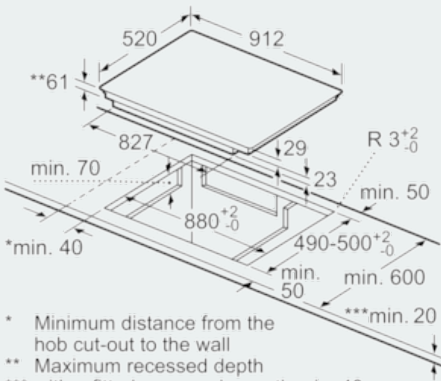

Features

Technical Data

Product name/family : Cooking zone ceramic
 Construction type : Built-in
 Energy input : Electric
 Total number of positions that can be used at the same time : 6
 Required niche size for installation (HxWxD) : 61 x 880-880 x 490-500
 Width of the product (mm) : 912
 Dimensions of the product (mm) : 61 x 912 x 520
 Dimensions of the packed product (HxWxD) (mm) : 152 x 1081 x 636
 Net weight (kg) : 31.383
 Gross weight (kg) : 34.0
 Residual heat indicator : Separate
 Location of control panel : Hob front
 Color of surface : , Black
 Approval certificates : AENOR, CE
 Length electrical supply cord (cm) : 150
 EAN code : 4242003784006
 Electrical connection rating (W) : 7400
 Voltage (V) : 220-240
 Frequency (Hz) : 50; 60

- panBoost
- PowerBoost function for all zones

Power and size:

- One continuous cooking zone with 3.200 cm²

Measurements:

- Dimensions of the product (HxWxD mm) : 61 x 912 x 520
- Required niche size for installation (HxWxD mm) : 61 x 880 x 490 - 500
- Connection cable (1.5 M)
- Min. worktop thickness: 30 mm
- Connected load: 7.4 kW
- Cable included

Accessories

- 1 x wireless temperature sensor for cooktop included.

iQ700, Induction hob, 90 cm,
EZ977KZY1E

Dimensioned drawings

①
Ventilation gap must
be present.

Measurement in mm

* Minimum distance from the
hob cut-out to the wall
** Maximum recessed depth
*** with a fitted oven underneath $\text{min. } 40$
possibly more; see space requirements
for the oven
measurements in mm