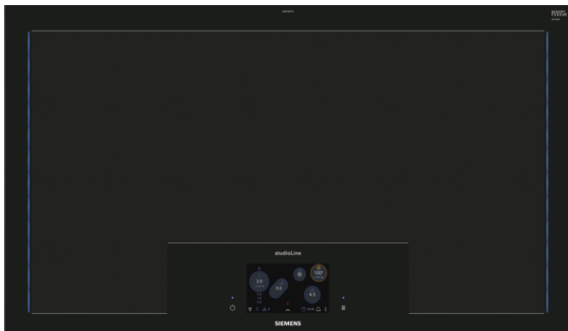

iQ700, Induction hob, 90 cm, EZ977KZY1E

The freeInduction Plus cooktop with activeLight and Home Connect for maximum flexibility.

- ✓ freeInduction Plus 90cm: Move up to six pots and pans freely on the cooktop, without being restricted to size or predefined cooking zones.
- ✓ powerMove Pro: Change the power level in five steps only by moving the cookware.
- ✓ activeLight: Sleek blue light bars give you intuitive visual feedback on where heat is applied and the selected settings.
- ✓ cookingSensor Plus is an intelligent system that prevents overboiling thanks to precise temperature control.
- ✓ cookConnect system: The convenient cookConnect system allows you to control different functions of the hood directly from your cooktop. (with matching hood)

Features

Technical Data

Product name/family : Cooking zone ceramic
 Construction type : Built-in
 Energy input : Electric
 Total number of positions that can be used at the same time : 6
 Required niche size for installation (HxWxD) : 61 x 880-880 x 490-500
 Width of the product (mm) : 912
 Dimensions of the product (mm) : 61 x 912 x 520
 Dimensions of the packed product (HxWxD) (mm) : 152 x 1081 x 636
 Net weight (kg) : 31.383
 Gross weight (kg) : 34.0
 Residual heat indicator : Separate
 Location of control panel : Hob front
 Color of surface : , Black
 Approval certificates : AENOR, CE
 Length electrical supply cord (cm) : 150
 EAN code : 4242003784006
 Electrical connection rating (W) : 7400
 Voltage (V) : 220-240
 Frequency (Hz) : 50; 60