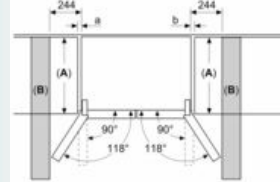

Measurements in mm

A	a	b
≤ 600	0	0
600 < A ≤ 650	50	50
650 < A ≤ 700	65	65
> 700	244	244

A: Kitchen cabinet or worktop depth