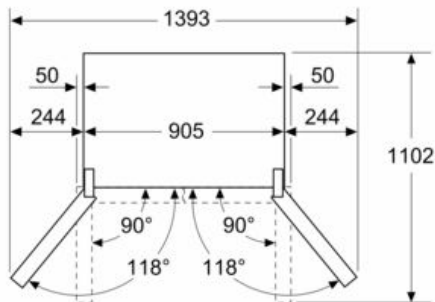

Measurements in mm

A	a	b
≤ 600	0	0
600 < A ≤ 650	50	50
650 < A ≤ 700	65	65
> 700	244	244

A: Kitchen cabinet or worktop depth