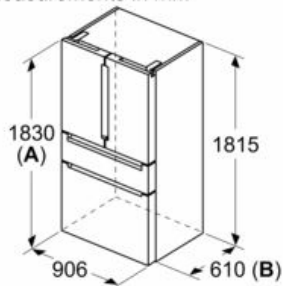

**iQ700, French Door Bottom Mount Refrigerator, Glass door, 183 x 90.5 cm, Black
KF96RSBEA**

Dimensioned drawings

Measurements in mm

A: Front is adjustable from 1830 to 1847 mm, with front levelling feet fully extended

B: Add 25 mm for fixed spacers on back