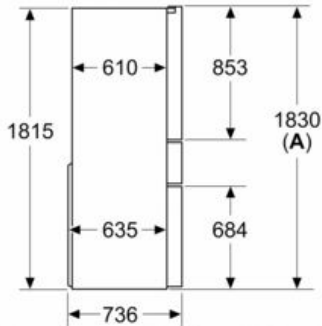

Measurements in mm

A: Front is adjustable from 1830 to 1847 mm, with front levelling feet fully extended