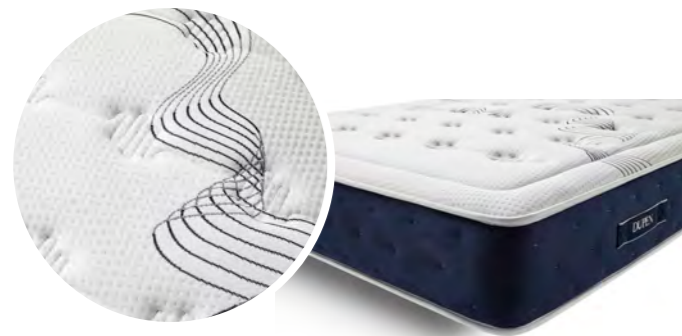

ORTOPÉDICO
Bonnell spring mattress
Matelas à ressorts bonnell

FIRMNESS / FERMETÉ ●●●○