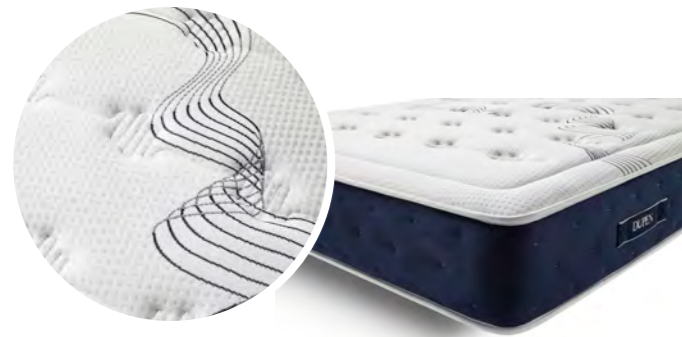

ORTOPÉDICO
Bonnell spring mattress
Matelas à ressorts bonnell

FIRMNESS / FERMETÉ ●●●○