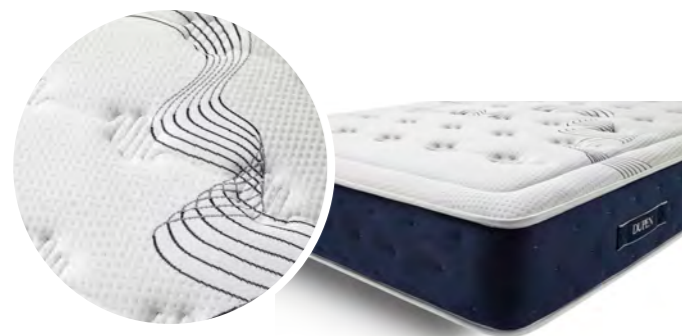

ORTOPÉDICO
Bonnell spring mattress
Matelas à ressorts bonnell

FIRMNESS / FERMETÉ ●●●○