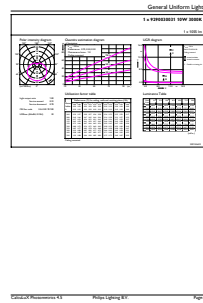

Product data

General Information		Operating and Electrical	
Cap-Base	E27 [E27]	Input Frequency	50 to 60 Hz
EU RoHS compliant	Yes	Power (Nom)	10.5 W
Nominal Lifetime (Nom)	15000 h	Lamp Current (Nom)	83 mA
Switching Cycle	50000X	Wattage Equivalent	75 W
Flux measurement reference	Sphere	Starting Time (Nom)	0.5 s
		Warm Up Time to 60% Light (Nom)	0.5 s
Light Technical		Power Factor (Nom)	0.5
Color Code	930 [CCT of 3000K]	Voltage (Nom)	220-240 V
Beam Angle (Nom)	200 °		
Luminous Flux (Nom)	1055 lm	Temperature	
Color Designation	White (WH)	T-Case Maximum (Nom)	88 °C
Correlated Color Temperature (Nom)	3000 K		
Luminous Efficacy (rated) (Nom)	100.00 lm/W	Controls and Dimming	
Color Consistency	<6	Dimmable	No
Color Rendering Index (Nom)	90		
LLMF At End Of Nominal Lifetime (Nom)	70 %	Mechanical and Housing	
		Bulb Finish	Frosted

Order product name	CorePro LEDbulb ND 10.5-75W A60 E27 930
EAN/UPC - Product	8719514329645
Order code	929003003102
Numerator - Quantity Per Pack	1
Numerator - Packs per outer box	10
Material Nr. (12NC)	929003003102
Net Weight (Piece)	0.076 kg

Dimensional drawing

Product	D	C
CorePro LEDbulb ND 10.5-75W A60 E27 930	60 mm	110 mm

CorePro LEDbulb ND 10.5-75W A60 E27 930

Photometric data

LEDbulb CorePro 10,5W A60 E27 930 FR-POC

LEDbulb CorePro 10,5W A60 E27 930-GUL