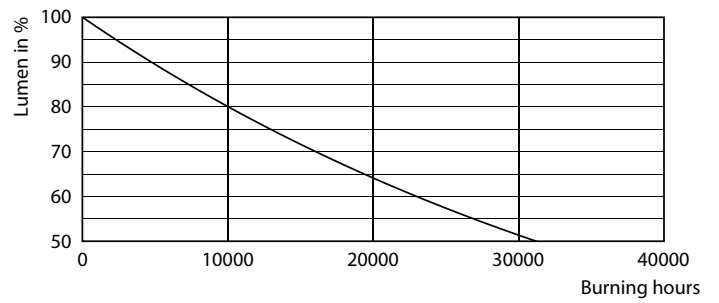

Product data

General Information		Operating and Electrical	
Cap-Base	E27 [E27]	Input Frequency	50 to 60 Hz
EU RoHS compliant	Yes	Power (Nom)	10.5 W
Nominal Lifetime (Nom)	15000 h	Lamp Current (Nom)	83 mA
Switching Cycle	50000X	Wattage Equivalent	75 W
Flux measurement reference	Sphere	Starting Time (Nom)	0.5 s
		Warm Up Time to 60% Light (Nom)	0.5 s
Light Technical		Power Factor (Nom)	0.5
Color Code	930 [CCT of 3000K]	Voltage (Nom)	220-240 V
Beam Angle (Nom)	200 °		
Luminous Flux (Nom)	1055 lm	Temperature	
Color Designation	White (WH)	T-Case Maximum (Nom)	88 °C
Correlated Color Temperature (Nom)	3000 K		
Luminous Efficacy (rated) (Nom)	100.00 lm/W	Controls and Dimming	
Color Consistency	<6	Dimmable	No
Color Rendering Index (Nom)	90		
LLMF At End Of Nominal Lifetime (Nom)	70 %	Mechanical and Housing	
		Bulb Finish	Frosted

Dimensional drawing

Product	D	C
CorePro LEDbulb ND 10.5-75W A60 E27 930	60 mm	110 mm

CorePro LEDbulb ND 10.5-75W A60 E27 930

Photometric data

LEDbulb CorePro 10,5W A60 E27 930 FR-POC

LEDbulb CorePro 10,5W A60 E27 930-GUL

CorePro Plastic LEDbulbs

Photometric data

LEDbulb CorePro A60 10,5W E27 930 FR-LDD

Lifetime

15K LED

15K LMP