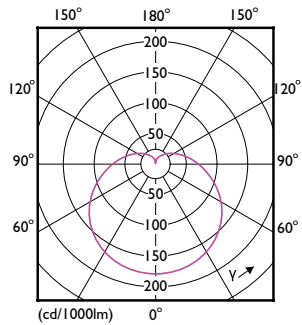

CorePro Plastic LEDbulbs

Photometric data

LEDbulb CorePro A60 10,5W E27 930 FR-LDD