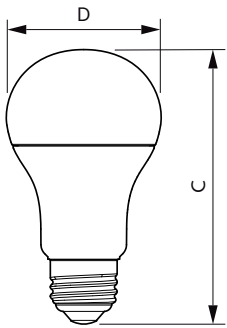

Product data

General Information		Operating and Electrical	
Cap-Base	E27 [E27]	Input Frequency	50 to 60 Hz
EU RoHS compliant	Yes	Power (Nom)	10.5 W
Nominal Lifetime (Nom)	15000 h	Lamp Current (Nom)	83 mA
Switching Cycle	50000X	Wattage Equivalent	75 W
Flux measurement reference	Sphere	Starting Time (Nom)	0.5 s
		Warm Up Time to 60% Light (Nom)	0.5 s
Light Technical		Power Factor (Nom)	0.5
Color Code	930 [CCT of 3000K]	Voltage (Nom)	220-240 V
Beam Angle (Nom)	200 °		
Luminous Flux (Nom)	1055 lm	Temperature	
Color Designation	White (WH)	T-Case Maximum (Nom)	88 °C
Correlated Color Temperature (Nom)	3000 K		
Luminous Efficacy (rated) (Nom)	100.00 lm/W	Controls and Dimming	
Color Consistency	<6	Dimmable	No
Color Rendering Index (Nom)	90		
LLMF At End Of Nominal Lifetime (Nom)	70 %	Mechanical and Housing	
		Bulb Finish	Frosted

CorePro Plastic LEDbulbs

Bulb Shape	A60 [A 60mm]
Approval and Application	
Energy Efficiency Class	F
Energy Consumption kWh/1000 h	11 kWh
EPREL Registration Number	438123
Product Data	
Full product code	871951432964500

Dimensional drawing

Product	D	C
CorePro LEDbulb ND 10.5-75W A60 E27 930	60 mm	110 mm

CorePro LEDbulb ND 10.5-75W A60 E27 930

Photometric data

LEDbulb CorePro 10,5W A60 E27 930 FR-POC

LEDbulb CorePro 10,5W A60 E27 930-GUL