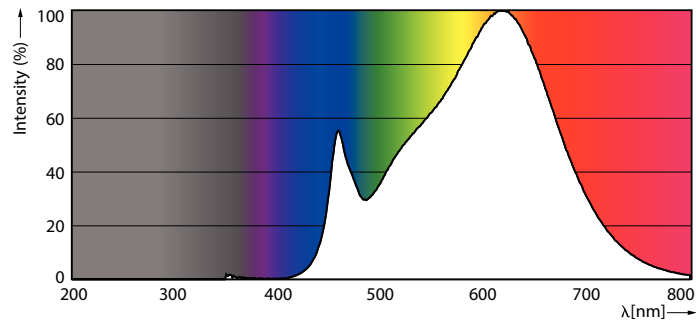

Photometric data

LEDbulb CorePro 10,5W A60 E27 930 FR-POC