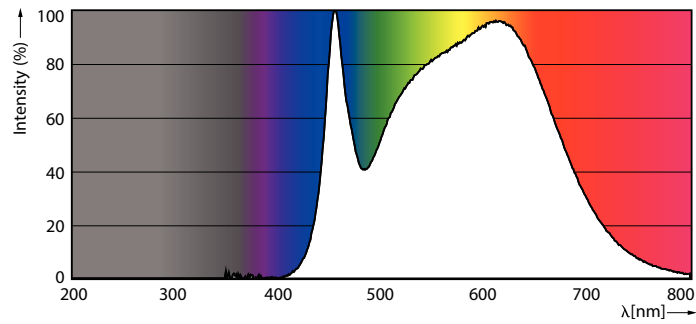

Photometric data

LEDbulb CorePro 10W A60 E27 940 FR-POC