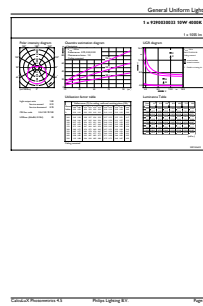

Photometric data

LEDbulb CorePro 10W A60 E27 940-GUL