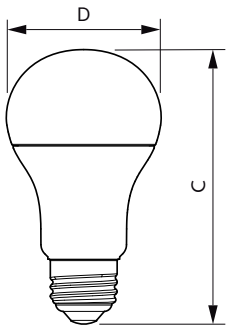

### Product data

General Information		Operating and Electrical	
Cap-Base	E27 [ E27]	Input Frequency	50 to 60 Hz
EU RoHS compliant	Yes	Power (Nom)	10 W
Nominal Lifetime (Nom)	15000 h	Lamp Current (Nom)	83 mA
Switching Cycle	50000X	Wattage Equivalent	75 W
Flux measurement reference	Sphere	Starting Time (Nom)	0.5 s
		Warm Up Time to 60% Light (Nom)	0.5 s
		Power Factor (Nom)	0.5
		Voltage (Nom)	220-240 V
Light Technical		Temperature	
Color Code	940 [ CCT of 4000K]	T-Case Maximum (Nom)	88 °C
Beam Angle (Nom)	200 °		
Luminous Flux (Nom)	1055 lm	Controls and Dimming	
Color Designation	Cool White (CW)	Dimmable	No
Correlated Color Temperature (Nom)	4000 K		
Luminous Efficacy (rated) (Nom)	105.00 lm/W	Mechanical and Housing	
Color Consistency	<6	Bulb Finish	Frosted
Color Rendering Index (Nom)	90		
LLMF At End Of Nominal Lifetime (Nom)	70 %		

# CorePro Plastic LEDbulbs

Bulb Shape	A60 [ A 60mm]
<b>Approval and Application</b>	
Energy Efficiency Class	F
Energy Consumption kWh/1000 h	10 kWh
EPREL Registration Number	438125
<b>Product Data</b>	
Full product code	871951432966900

## Dimensional drawing

Product	D	C
CorePro LEDbulb ND 10-75W A60 E27 940	60 mm	110 mm

CorePro LEDbulb ND 10-75W A60 E27 940