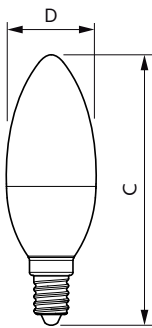

Temperature	
T-Case Maximum (Nom)	81 °C

Controls and Dimming	
Dimmable	No

CorePro Plastic LEDcandles & lusters

Mechanical and Housing

Bulb Finish	Frosted
Bulb Shape	B35 [B 35mm]

Approval and Application

Energy Efficiency Class	F
Energy Consumption kWh/1000 h	5 kWh
EPREL Registration Number	453200

Dimensional drawing

Candle B35 5-40W 470lm 4000K E14 ND FR

Product	D	C
CorePro LEDcandle ND 5-40W E14 840 B35 FR	38 mm	114 mm

Photometric data

General Uniform Lighting

LEDcandle CorePro 5W B35 E14 840-GUL

LEDcandle CorePro 5W B35 E14 840 FR-POC