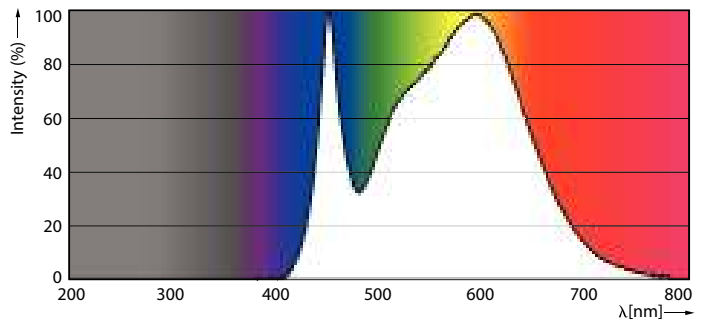

Product data

General Information	
Cap-Base	E14 [E14]
EU RoHS compliant	Yes
Nominal Lifetime (Nom)	15000 h
Switching Cycle	50000X

Light Technical	
Color Code	840 [CCT of 4000K]
Luminous Flux (Nom)	470 lm
Color Designation	Cool White (CW)
Correlated Color Temperature (Nom)	4000 K
Luminous Efficacy (rated) (Nom)	94.00 lm/W
Color Consistency	<6
Color Rendering Index (Nom)	80
LLMF At End Of Nominal Lifetime (Nom)	70 %

Dimensional drawing

Candle B35 5-40W 470lm 4000K E14 ND FR

Product	D	C
CorePro LEDcandle ND 5-40W E14 840 B35 FR	38 mm	114 mm

Photometric data

General Uniform Lighting

LEDcandle CorePro 5W B35 E14 840-GUL

LEDcandle CorePro 5W B35 E14 840 FR-POC