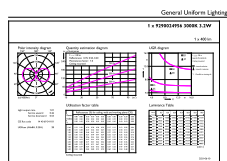

Photometric data

LEDCapsule CorePro 3,2W G9 830-GUL