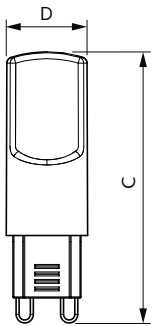

Order code	929002495602
Numerator - Quantity Per Pack	1
Numerator - Packs per outer box	12
Material Nr. (12NC)	929002495602
Net Weight (Piece)	0.012 kg

Dimensional drawing

DOB G9 220-240V 3.5-40W 400lm 3000K ND

Product	D	C
CorePro LEDcapsule 3.2-40W ND G9 830	16.5 mm	54 mm

Photometric data

LEDCapsule CorePro 3,2W G9 830-GUL

LEDCapsule CorePro 3,2W G9 830-LDD

LEDCapsule CorePro 3,2W G9 830-POC

CorePro LEDcapsule MV