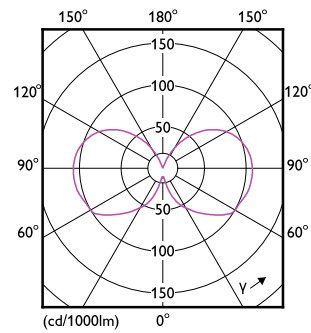

LEDCapsule CorePro 3,2W G9 830-LDD