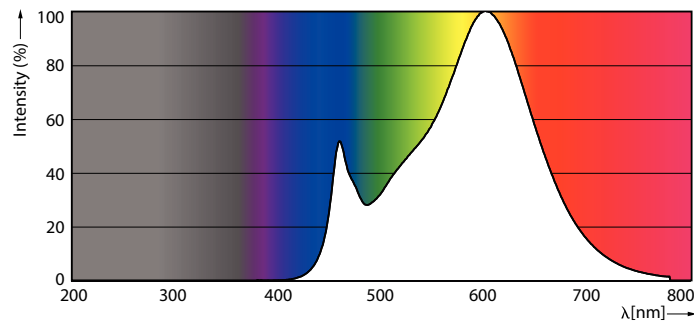

LEDCapsule CorePro 3,2W G9 830-POC