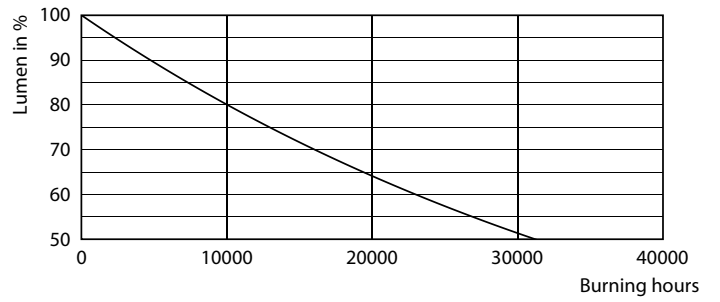

CorePro LEDcapsule MV

Lifetime

15K LED

15K LMP