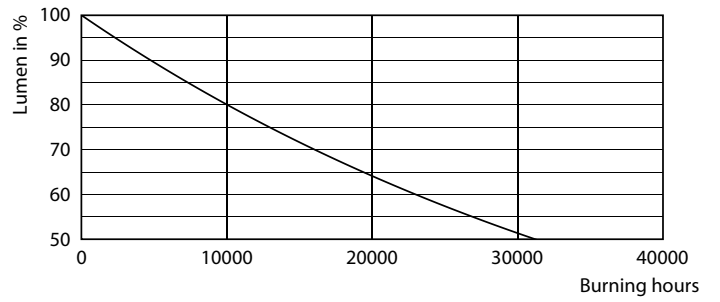

Corepro Glass High Lumen bulbs

Lifetime

15K LED

15K LMP