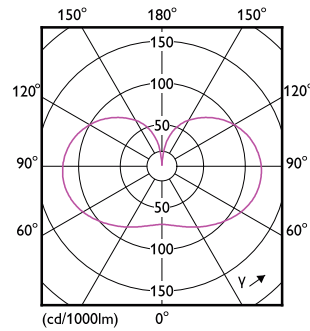

Product data

General Information	
Cap-Base	E27 [E27]
EU RoHS compliant	Yes
Nominal Lifetime (Nom)	15000 h
Switching Cycle	20000X
Flux measurement reference	Sphere

Light Technical	
Color Code	827 [CCT of 2700K]
Luminous Flux (Nom)	3452 lm
Color Designation	Warm White (WW)
Correlated Color Temperature (Nom)	2700 K
Luminous Efficacy (rated) (Nom)	150.00 lm/W
Color Consistency	<6
Color Rendering Index (Nom)	80
LLMF At End Of Nominal Lifetime (Nom)	70 %

Dimensional drawing

A95 220-240V 200W 3452lm 2700K E27 ND FR

Product	D	C
CorePro LEDBulbND 200W E27 A95 827 FR G	95 mm	165 mm

Photometric data

LEDbulb 13W A67 E27 827 CL

LEDbulb A95 E27 3452lm FR

LEDbulb 23W A95 E27 827 FR