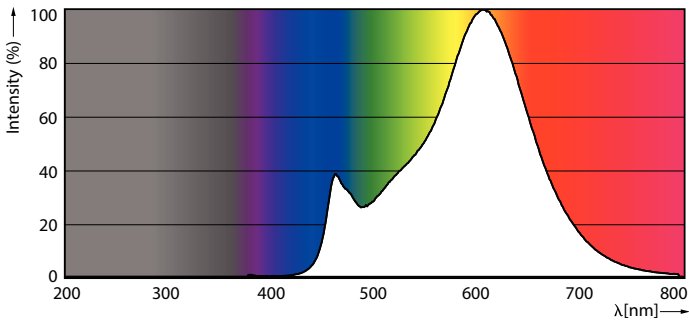

Photometric data

LEDbulb 13W A67 E27 827 CL