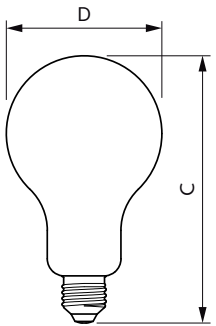

Temperature	
T-Case Maximum (Nom)	55 °C

Controls and Dimming	
Dimmable	No

Mechanical and Housing	
Bulb Finish	Frosted
Bulb Shape	A95 [A 95mm]

Corepro Glass High Lumen bulbs

Approval and Application

Energy Efficiency Class	D
Energy Consumption kWh/1000 h	23 kWh
EPREL Registration Number	374908

Dimensional drawing

A95 220-240V 200W 3452lm 2700K E27 ND FR

Product	D	C
CorePro LEDBulbND 200W E27 A95 827 FR G	95 mm	165 mm

Photometric data

LEDbulb 13W A67 E27 827 CL

LEDbulb A95 E27 3452lm FR

LEDbulb 23W A95 E27 827 FR