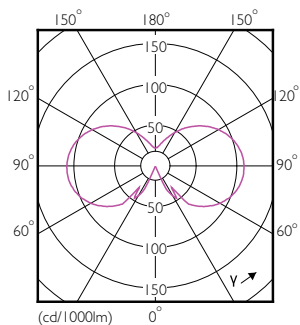

LEDbulb, Bulb A21 14W, 18W 2200-2700K

LEDbulb 25W E14 827 FR BA35

LEDbulb 25W E14 827 FR B35