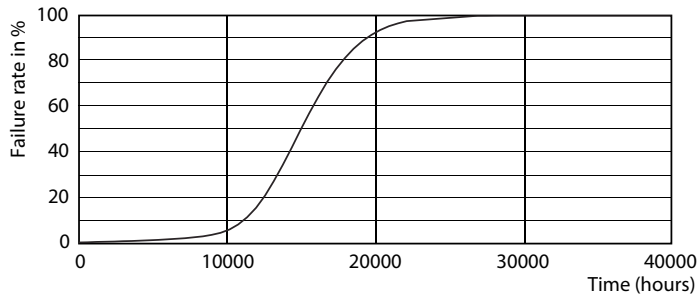

CorePro GLASS LED candles and lustres

Lifetime

LEDbulb 25W E14 827 FR B35