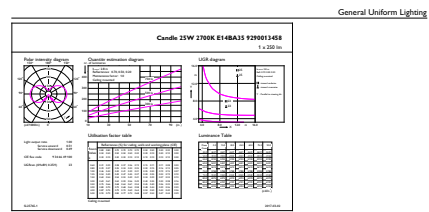

CorePro GLASS LED candles and lustres

Approval and Application

Energy Efficiency Class	E
Energy consumption kWh/1,000 hours	3 kWh 387387

Product Data

Full product code	871951434685700
Order product name	CorePro LEDCandleND 2.2-25W BA35 E14 FRG

EAN/UPC – product	8719514346857
Order code	34685700
SAP numerator – quantity per pack	1
Numerator – packs per outer box	10
SAP material	929001345892
SAP net weight (piece)	0.014 kg

Dimensional drawing

Product	D	C
CorePro LEDCandleND 2.2-25W BA35 E14 FRG	35 mm	123 mm

CorePro LEDCandleND 2.2-25W BA35 E14 FRG

Photometric data