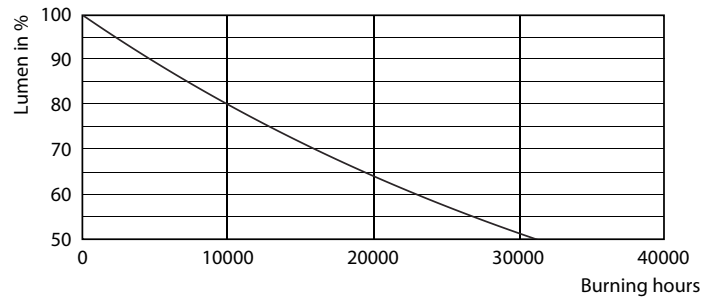

LEDbulb 25W E14 827 FR B35