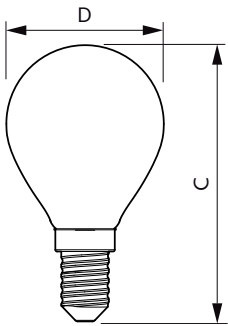

CorePro GLASS LED candles and lustres

Approval and Application

Energy Efficiency Class	E
Energy consumption kWh/1,000 hours	3 kWh
	387383

Product Data

Full product code	871951434681900
Order product name	CorePro LEDLuster ND 2.2-25W P45 E14 FRG

EAN/UPC – product	8719514346819
Order code	34681900
SAP numerator – quantity per pack	1
Numerator – packs per outer box	10
SAP material	929001345492
SAP net weight (piece)	0.014 kg

Dimensional drawing

Candle P45 230V 2-25W 250lm 2700K E14ND

Product	D	C
CorePro LEDLuster ND 2.2-25W P45 E14 FRG	45 mm	80 mm