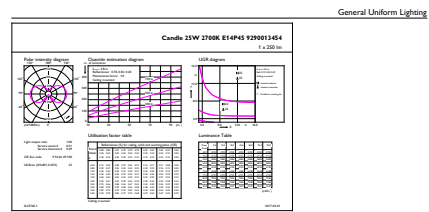

Product data

General Information	
Cap base	E14 [E14]
EU RoHS compliant	Yes
Nominal lifetime (nom.)	15000 h
Switching cycle	20,000X
	Sphere

Light Technical	
Colour Code	827 [CCT of 2,700 K]
Luminous flux (nom.)	250 lm
Colour designation	Warm white (WW)
Correlated Colour Temperature (Nom)	2700 K
Luminous efficacy (rated) (nom.)	113.00 lm/W
Colour consistency	<6
Colour rendering index (nom.)	80
LLMF at end of nominal lifetime (nom.)	70 %

Dimensional drawing

Candle P45 230V 2-25W 250lm 2700K E14ND

Product	D	C
CorePro LEDLuster ND 2.2-25W P45 E14 FRG	45 mm	80 mm

Photometric data

LEDbulb, Bulb A21 14W, 18W 2200-2700K

LEDbulb 25W E14 827 FR P45