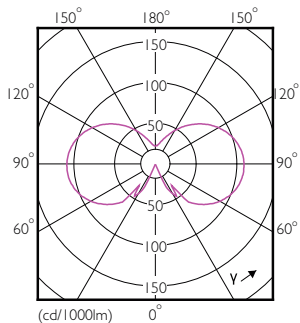

Dimensional drawing

Candle P45 230V 2-25W 250lm 2700K E14ND

Product	D	C
CorePro LEDLuster ND 2.2-25W P45 E14 FRG	45 mm	80 mm

Photometric data

LEDbulb, Bulb A21 14W, 18W 2200-2700K

LEDbulb 25W E14 827 FR P45