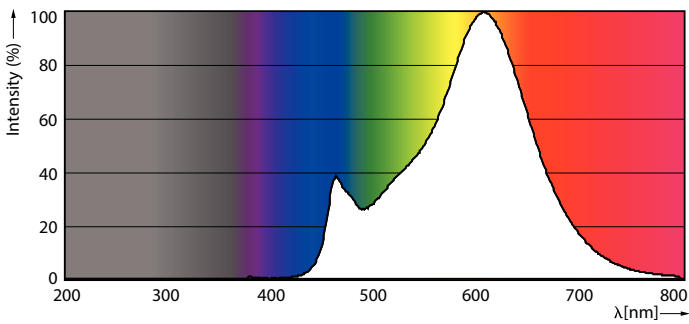

Photometric data

LEDCandle CLA 4.3-40W E14 B35 Clear 827 ND