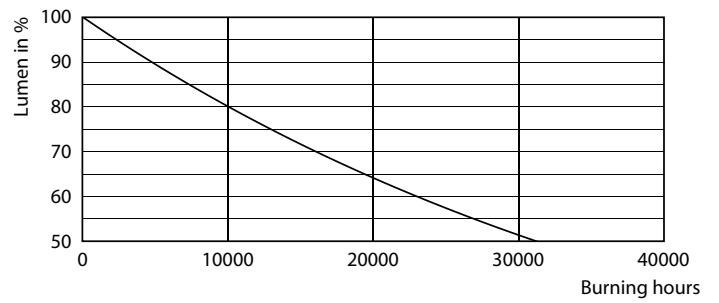

Product data

General Information	
Cap-Base	E14 [E14]
EU RoHS compliant	Yes
Nominal Lifetime (Nom)	15000 h
Switching Cycle	20000X
Flux measurement reference	Sphere

Light Technical	
Color Code	827 [CCT of 2700K]
Luminous Flux (Nom)	470 lm
Color Designation	Warm White (WW)
Correlated Color Temperature (Nom)	2700 K
Luminous Efficacy (rated) (Nom)	109.00 lm/W
Color Consistency	<6
Color Rendering Index (Nom)	80
LLMF At End Of Nominal Lifetime (Nom)	70 %

CorePro GLASS LED candles and lusters

Photometric data

LED Candle CLA 4.3-40W E14 B35 Clear 827 ND

Lifetime

LED Candle CLA 4.3-40W E14 B35 Clear 827 ND

LED Candle CLA 4.3-40W E14 B35 Clear 827 ND