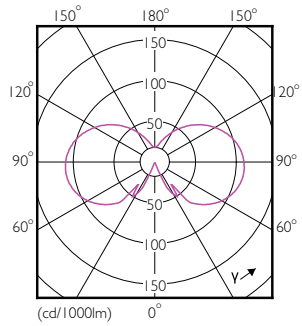

CorePro GLASS LED candles and lusters

Photometric data

LED Candle CLA 4.3-40W E14 B35 Clear 827 ND