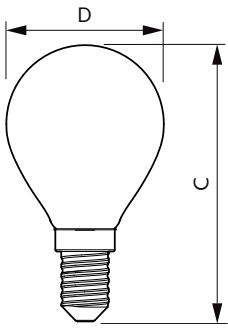

### Product data

General information		Power (Nom)	
Cap-Base	E14 [ E14]		4.3 W
EU RoHS compliant	Yes	Lamp Current (Nom)	40 mA
Nominal Lifetime (Nom)	15000 h	Wattage Equivalent	40 W
Switching Cycle	20000X	Starting Time (Nom)	0.5 s
Flux measurement reference	Sphere	Warm Up Time to 60% Light (Nom)	0.5 s
		Power Factor (Nom)	0.48
		Voltage (Nom)	220-240 V
Light technical		Temperature	
Color Code	840 [ CCT of 4000K]	T-Case Maximum (Nom)	45 °C
Luminous Flux (Nom)	470 lm		
Color Designation	Cool White (CW)	Controls and dimming	
Correlated Color Temperature (Nom)	4000 K	Dimmable	No
Luminous Efficacy (rated) (Nom)	109.00 lm/W		
Color Consistency	<6	Mechanical and housing	
Color Rendering Index (Nom)	80	Bulb Finish	Clear
LLMF At End Of Nominal Lifetime (Nom)	70 %	Bulb Shape	P45 [ P 45mm]
Operating and electrical			
Input Frequency	50 to 60 Hz		

## Dimensional drawing

CorePro LEDLusterND4.3-40W E14 840P45CLG

Product	D	C
CorePro LEDLusterND4.3-40W E14 840P45CLG	45 mm	80 mm