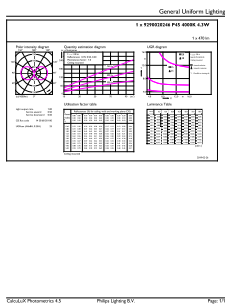

Photometric data

Candle P45 4.3-40W 470lm4000K E14NDClear