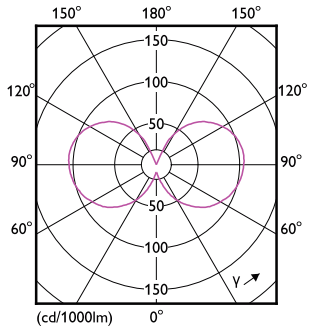

CorePro GLASS LED candles and lusters

Photometric data

Candle B35 4.3-40W 470lm4000K E14NDClear