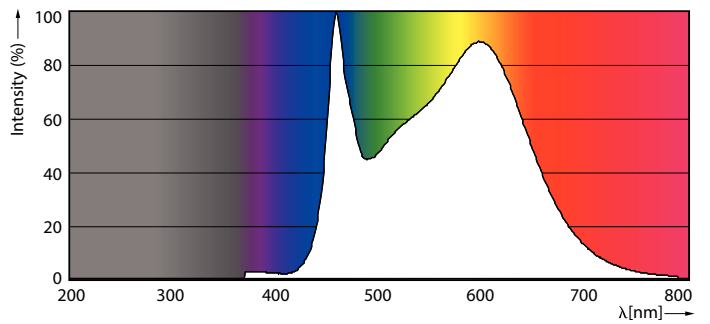

Candle B35 4.3-40W 470lm4000K E14NDClear