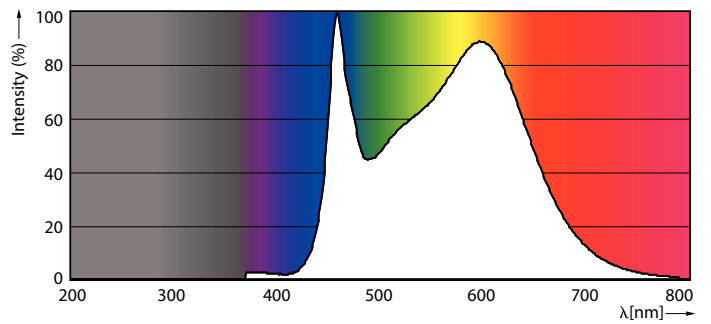

LEDbulb 6,5-60W E14 P45