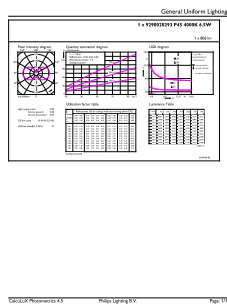

Photometric data

LEDluster E27 P45 840 FR