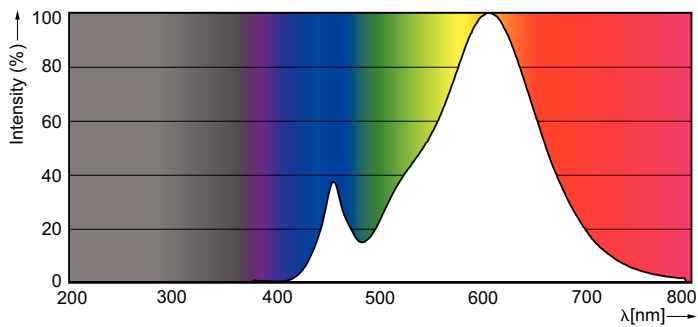

CorePro GLASS LED candles and lusters

Bulb Shape	ST35
Approval and Application	
Energy Efficiency Class	E
Energy Saving Product	Yes
Suitable For Accent Lighting	No
Energy Consumption kWh/1000 h	2 kWh
EPREL Registration Number	387362
Product Data	
Full product code	871951434772400

Order product name	CorePro LEDCandleND2-25W ST35 E14 827CLG
EAN/UPC - Product	8719514347724
Order code	929001238592
Numerator - Quantity Per Pack	1
Numerator - Packs per outer box	10
Material Nr. (12NC)	929001238592
Net Weight (Piece)	0.014 kg

Dimensional drawing

Product	D	C
CorePro LEDCandleND2-25W ST35 E14 827CLG	35 mm	97 mm

filament 2.5W-25W 250lm NAD 2200K E14ND

Photometric data

LED Lamps, Lightcolour /827 ND CL

Classic LEDCandle ND 2-25W ST35 827 CL