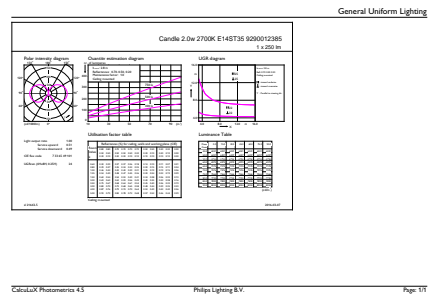

Order product name	CorePro LEDCandleND2-25W ST35 E14 827CLG
EAN/UPC - Product	8719514347724
Order code	929001238592
Numerator - Quantity Per Pack	1
Numerator - Packs per outer box	10
Material Nr. (12NC)	929001238592
Net Weight (Piece)	0.014 kg

Dimensional drawing

Product	D	C
CorePro LEDCandleND2-25W ST35 E14 827CLG	35 mm	97 mm

filament 2.5W-25W 250lm NAD 2200K E14ND

Photometric data

LED Lamps, Lightcolour /827 ND CL

Classic LEDCandle ND 2-25W ST35 827 CL