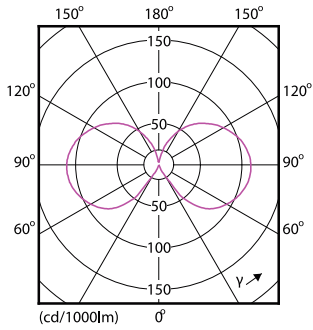

CorePro GLASS LED candles and lusters

Photometric data

Classic LEDCandle ND 2-25W ST35 827 CL