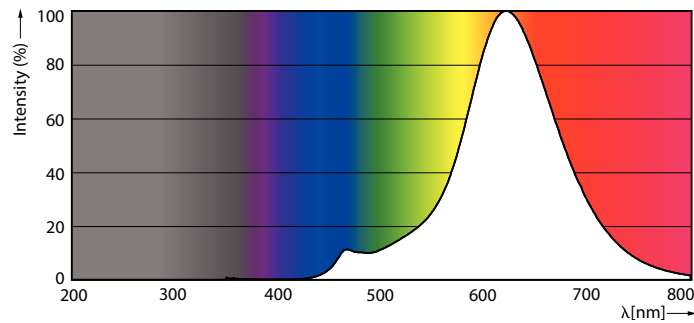

Photometric data

LEDbulb SLR 4W A60 E27 818 Amber-POC