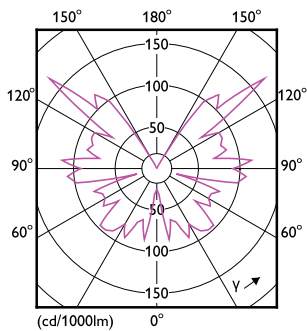

LEDbulb SLR A60 4W E27 818 Amber-LDD