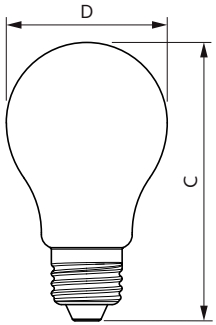

MASTER Value Decorative LED bulbs

Product Data	
Full product code	871951431551800
Order product name	MAS VLE LEDBulbD4-25W E27 A60 GOLD SP G
EAN/UPC - Product	8719514315518
Order code	929002982802

Numerator - Quantity Per Pack	1
Numerator - Packs per outer box	10
Material Nr. (12NC)	929002982802
Net Weight (Piece)	0.030 kg

Dimensional drawing

Bulb A60 230V 5.5-25W 250lm 1800K E27 D

Product
MAS VLE LEDBulbD4-25W E27 A60 GOLD SP G