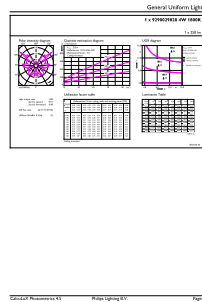

Photometric data

LEDbulb SLR 4W A60 E27 818 Amber-GUL