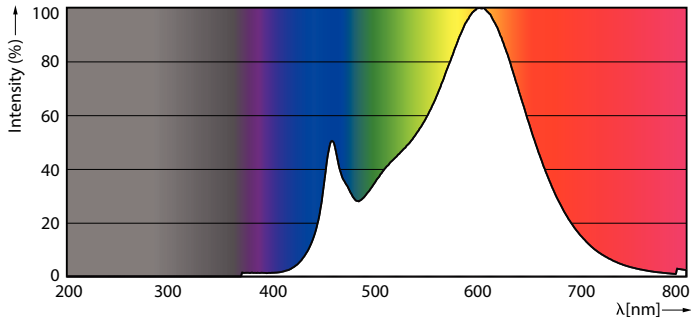

MASTER VALUE LEDspot MV

Photometric data

MASTER LEDspotMV 80W GU10 830 36D