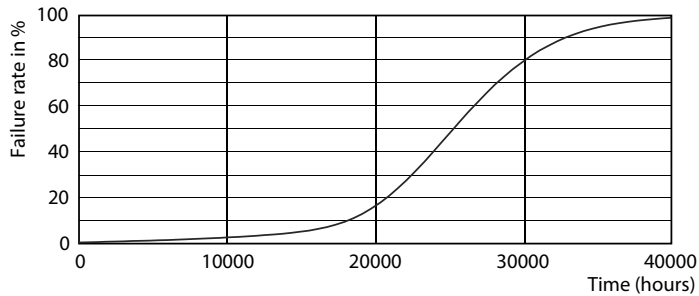

Lifetime

MASTER LEDspotMV 80W GU10 830 36D