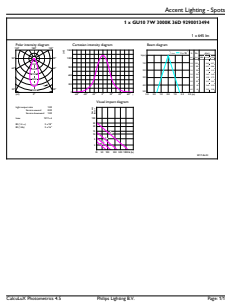

Photometric data

MASTER LEDspotMV 80W GU10 830 36D