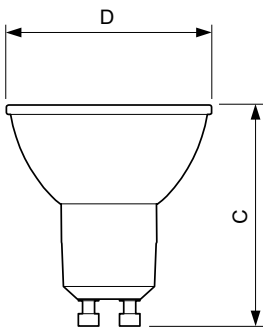

### Dimensional drawing

GU10 230V7W-80W 570lm 36D 3000K GU10 Dim

Product	D	C
MASTER LED spot VLE D 7-80W GU10 830 36D	50 mm	54 mm