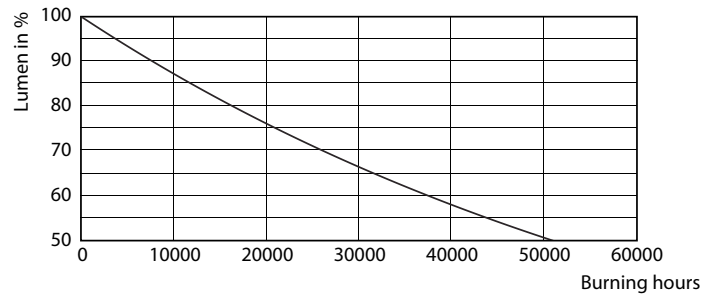

MASTER LEDspotMV 80W GU10 830 36D