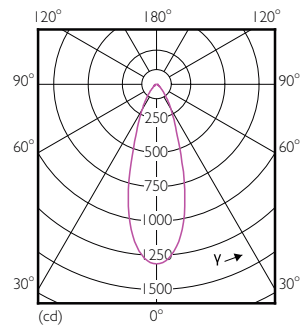

### Product data

General Information		Luminous Flux in 90° Cone (Rated)	
Cap-Base	GU10 [ GU10]		590 lm
EU RoHS compliant	Yes	Operating and Electrical	
Nominal Lifetime (Nom)	25000 h	Input Frequency	50 to 60 Hz
Switching Cycle	50000X	Power (Nom)	7 W
Technical Type	7-80W	Lamp Current (Nom)	35 mA
Light Technical		Wattage Equivalent	80 W
Color Code	830 [ CCT of 3000K]	Starting Time (Nom)	0.5 s
Beam Angle (Nom)	36 °	Warm Up Time to 60% Light (Nom)	0.5 s
Luminous Flux (Nom)	590 lm	Power Factor (Nom)	0.8
Luminous Intensity (Nom)	1200 cd	Voltage (Nom)	220-240 V
Color Designation	White (WH)	Temperature	
Correlated Color Temperature (Nom)	3000 K	T-Case Maximum (Nom)	85 °C
Luminous Efficacy (rated) (Nom)	84.29 lm/W	Controls and Dimming	
Color Consistency	<6	Dimmable	Yes
Color Rendering Index (Nom)	80		
LLMF At End Of Nominal Lifetime (Nom)	70 %		

### Dimensional drawing

GU10 230V7W-80W 570lm 36D 3000K GU10 Dim

Product	D	C
MASTER LED spot VLE D 7-80W GU10 830 36D	50 mm	54 mm

### Photometric data

MASTER LEDspotMV 80W GU10 830 36D

MASTER LEDspotMV 80W GU10 830 36D