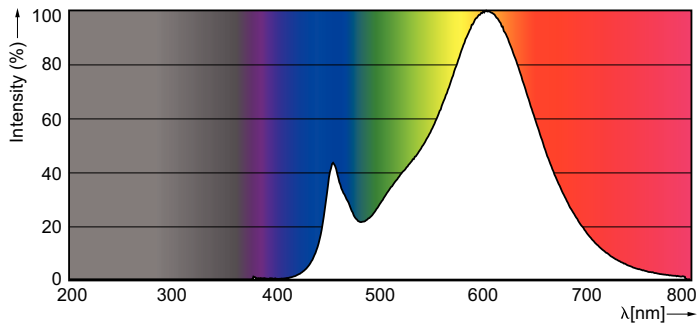

CorePro LEDcapsule MV

Product Data

Full product code	871869657869800
Order product name	CorePro LEDcapsuleMV 2.3-25W G9 827 D
EAN/UPC - Product	8718696578698
Order code	929001232002
Numerator - Quantity Per Pack	1

Numerator - Packs per outer box	12
Material Nr. (12NC)	929001232002
Net Weight (Piece)	0.012 kg

Dimensional drawing

D

Product	D	C
CorePro LEDcapsuleMV 2.3-25W G9 827 D	23 mm	51 mm

Capsule 230V 2.3W-25W 210lm 2700K G9 D

Photometric data