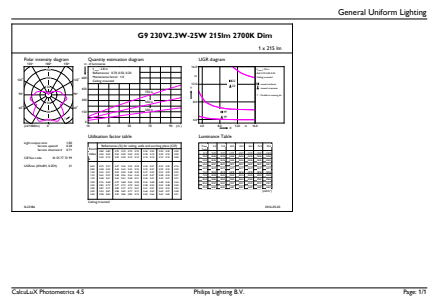

CorePro LEDcapsule MV

Product Data

Full product code	871869657869800
Order product name	CorePro LEDcapsuleMV 2.3-25W G9 827 D
EAN/UPC - Product	8718696578698
Order code	929001232002
Numerator - Quantity Per Pack	1

Numerator - Packs per outer box	12
Material Nr. (12NC)	929001232002
Net Weight (Piece)	0.012 kg

Dimensional drawing

D

Product	D	C
CorePro LEDcapsuleMV 2.3-25W G9 827 D	23 mm	51 mm

Capsule 230V 2.3W-25W 210lm 2700K G9 D

Photometric data