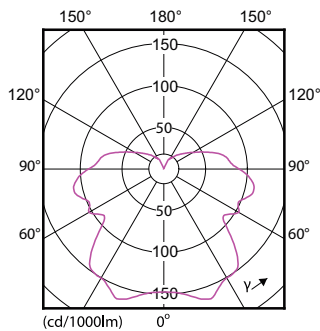

LED Lamps, CorePro LEDcapsuleMV D 2.3-25W G9 /827

LED Lamps, CorePro LEDcapsuleMV D 2.3-25W G9 /827

LED Lamps, CorePro LEDcapsuleMV D 2.3-25W G9 /827