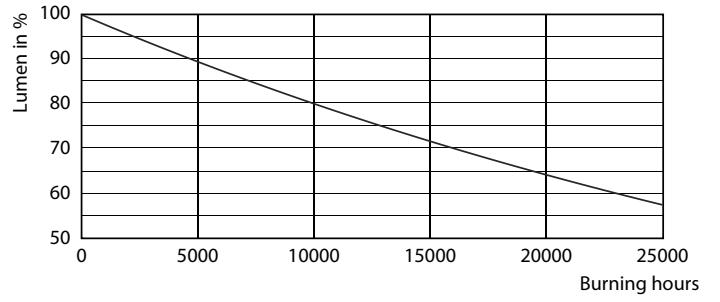

Product data

General Information	
Cap-Base	GU10 [GU10]
EU RoHS compliant	Yes
Nominal Lifetime (Nom)	15000 h
Switching Cycle	50000X
Technical Type	2.7-25W
Light Technical	
Color Code	840 [CCT of 4000K]
Beam Angle (Nom)	36 °
Luminous Flux (Nom)	230 lm
Luminous Intensity (Nom)	500 cd
Color Designation	Cool White (CW)
Correlated Color Temperature (Nom)	4000 K
Luminous Efficacy (rated) (Nom)	85.00 lm/W
Color Consistency	<6
Color Rendering Index (Nom)	80
LLMF At End Of Nominal Lifetime (Nom)	70 %
Luminous Flux in 90° Cone (Rated)	230 lm
Operating and Electrical	
Input Frequency	50 to 60 Hz
Power (Nom)	2.7 W

Lamp Current (Nom)	29 mA
Wattage Equivalent	25 W
Starting Time (Nom)	0.5 s
Warm Up Time to 60% Light (Nom)	0.5 s
Power Factor (Nom)	0.5
Voltage (Nom)	220-240 V
Temperature	
T-Case Maximum (Nom)	50 °C
Controls and Dimming	
Dimmable	No
Approval and Application	
Energy Efficiency Label (EEL)	A++
Suitable For Accent Lighting	Yes
Energy Consumption kWh/1000 h	3 kWh
Product Data	
Full product code	871869672831400
Order product name	Corepro LEDspot 2.7-25W GU10 840 36D
EAN/UPC - Product	8718696728314
Order code	929001217702

Product	D	C
Corepro LEDspot 2.7-25W GU10 840 36D	50 mm	54 mm

Photometric data

CorePro LEDspot MV 25W GU10 840 36D

CorePro LEDspotMV 25W GU10 830 36D

CorePro LEDspotMV 25W GU10 840 36D

CorePro LEDspot MV

Lifetime