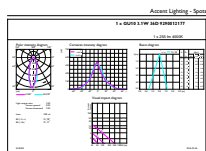

Photometric data

CorePro LEDspot MV 25W GU10 840 36D