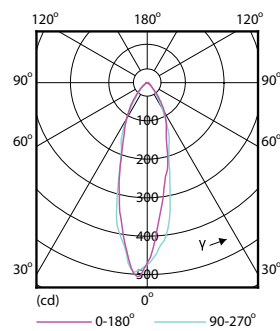

Product data

General Information	
Cap-Base	GU10 [GU10]
EU RoHS compliant	Yes
Nominal Lifetime (Nom)	15000 h
Switching Cycle	50000X
Technical Type	2.7-25W
Light Technical	
Color Code	840 [CCT of 4000K]
Beam Angle (Nom)	36 °
Luminous Flux (Nom)	230 lm
Luminous Intensity (Nom)	500 cd
Color Designation	Cool White (CW)
Correlated Color Temperature (Nom)	4000 K
Luminous Efficacy (rated) (Nom)	85.00 lm/W
Color Consistency	<6
Color Rendering Index (Nom)	80
LLMF At End Of Nominal Lifetime (Nom)	70 %
Luminous Flux in 90° Cone (Rated)	230 lm
Operating and Electrical	
Input Frequency	50 to 60 Hz
Power (Nom)	2.7 W

CorePro LEDspot MV

Numerator - Quantity Per Pack	1
Numerator - Packs per outer box	10
Material Nr. (12NC)	929001217702

Net Weight (Piece)	0.038 kg
--------------------	----------

Dimensional drawing

GU10 230V 4W-35W 260lm 36D 4000K GU10 ND

Product	D	C
Corepro LEDspot 2.7-25W GU10 840 36D	50 mm	54 mm

Photometric data

CorePro LEDspot MV 25W GU10 840 36D

CorePro LEDspotMV 25W GU10 830 36D

CorePro LEDspotMV 25W GU10 840 36D

CorePro LEDspot MV

Lifetime