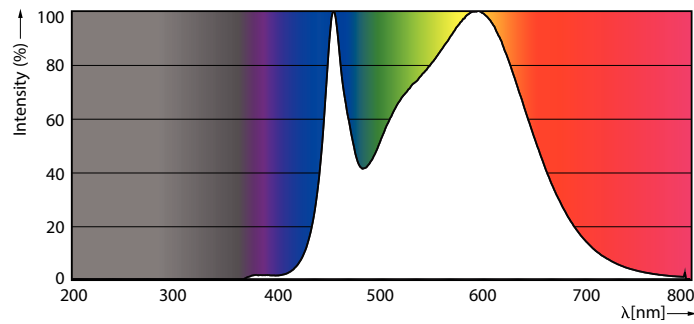

Product data

General Information	
Cap-Base	GU10 [GU10]
EU RoHS compliant	Yes
Nominal Lifetime (Nom)	15000 h
Switching Cycle	50000X
Technical Type	2.7-25W
Light Technical	
Color Code	840 [CCT of 4000K]
Beam Angle (Nom)	36 °
Luminous Flux (Nom)	230 lm
Luminous Intensity (Nom)	500 cd
Color Designation	Cool White (CW)
Correlated Color Temperature (Nom)	4000 K
Luminous Efficacy (rated) (Nom)	85.00 lm/W
Color Consistency	<6
Color Rendering Index (Nom)	80
LLMF At End Of Nominal Lifetime (Nom)	70 %
Luminous Flux in 90° Cone (Rated)	230 lm
Operating and Electrical	
Input Frequency	50 to 60 Hz
Power (Nom)	2.7 W

Product	D	C
Corepro LEDspot 2.7-25W GU10 840 36D	50 mm	54 mm

Photometric data

CorePro LEDspot MV 25W GU10 840 36D

CorePro LEDspotMV 25W GU10 830 36D

CorePro LEDspotMV 25W GU10 840 36D

CorePro LEDspot MV

Lifetime