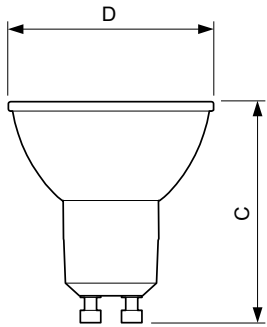

Product data

General Information	
Cap-Base	GU10 [GU10]
EU RoHS compliant	Yes
Nominal Lifetime (Nom)	15000 h
Switching Cycle	50000X
Technical Type	4.6-50W
Light Technical	
Color Code	830 [CCT of 3000K]
Beam Angle (Nom)	36 °
Luminous Flux (Nom)	370 lm
Luminous Intensity (Nom)	740 cd
Color Designation	White (WH)
Correlated Color Temperature (Nom)	3000 K
Luminous Efficacy (rated) (Nom)	80.00 lm/W
Color Consistency	<6
Color Rendering Index (Nom)	80
LLMF At End Of Nominal Lifetime (Nom)	70 %
Luminous Flux in 90° Cone (Rated)	370 lm
Operating and Electrical	
Input Frequency	50 to 60 Hz
Power (Nom)	4.6 W

CorePro LEDspot MV

Numerator - Quantity Per Pack	1
Numerator - Packs per outer box	10
Material Nr. (12NC)	929001218102

Net Weight (Piece)	0.038 kg
--------------------	----------

Dimensional drawing

GU10 230V 4W-35W 260lm 100D 2700K GU10ND