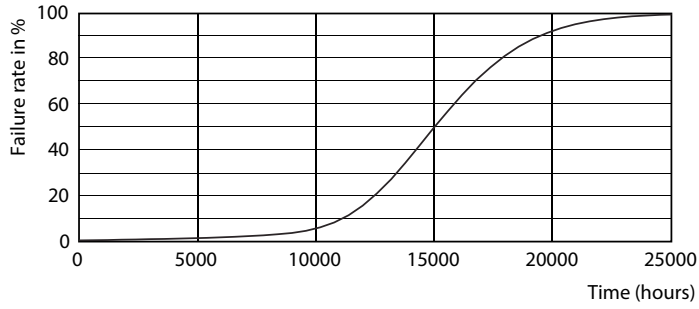

Product data

General Information	
Cap-Base	GU10 [GU10]
EU RoHS compliant	Yes
Nominal Lifetime (Nom)	15000 h
Switching Cycle	50000X
Technical Type	4.6-50W
Light Technical	
Color Code	830 [CCT of 3000K]
Beam Angle (Nom)	36 °
Luminous Flux (Nom)	370 lm
Luminous Intensity (Nom)	740 cd
Color Designation	White (WH)
Correlated Color Temperature (Nom)	3000 K
Luminous Efficacy (rated) (Nom)	80.00 lm/W
Color Consistency	<6
Color Rendering Index (Nom)	80
LLMF At End Of Nominal Lifetime (Nom)	70 %
Luminous Flux in 90° Cone (Rated)	370 lm
Operating and Electrical	
Input Frequency	50 to 60 Hz
Power (Nom)	4.6 W

Product	D	C
Corepro LEDspot 4.6-50W GU10 830 36D	50 mm	54 mm

Photometric data

LEDspot,PAR38 11W 900lm 3000K

CorePro LEDspotMV 50W GU10 830 36D CLA

CorePro LEDspotMV 50W GU10 830 36D CLA

CorePro LEDspot MV

Lifetime