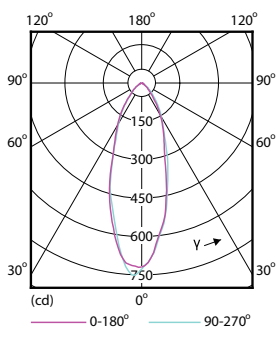

Product data

General Information	
Cap-Base	GU10 [GU10]
EU RoHS compliant	Yes
Nominal Lifetime (Nom)	15000 h
Switching Cycle	50000X
Technical Type	4.6-50W
Light Technical	
Color Code	830 [CCT of 3000K]
Beam Angle (Nom)	36 °
Luminous Flux (Nom)	370 lm
Luminous Intensity (Nom)	740 cd
Color Designation	White (WH)
Correlated Color Temperature (Nom)	3000 K
Luminous Efficacy (rated) (Nom)	80.00 lm/W
Color Consistency	<6
Color Rendering Index (Nom)	80
LLMF At End Of Nominal Lifetime (Nom)	70 %
Luminous Flux in 90° Cone (Rated)	370 lm
Operating and Electrical	
Input Frequency	50 to 60 Hz
Power (Nom)	4.6 W

CorePro LEDspot MV

Numerator - Quantity Per Pack	1
Numerator - Packs per outer box	10
Material Nr. (12NC)	929001218102

Net Weight (Piece)	0.038 kg
--------------------	----------

Dimensional drawing

GU10 230V 4W-35W 260lm 100D 2700K GU10ND

Product	D	C
Corepro LEDspot 4.6-50W GU10 830 36D	50 mm	54 mm

Photometric data

LEDspot,PAR38 11W 900lm 3000K

CorePro LEDspotMV 50W GU10 830 36D CLA

CorePro LEDspotMV 50W GU10 830 36D CLA

CorePro LEDspot MV

Lifetime