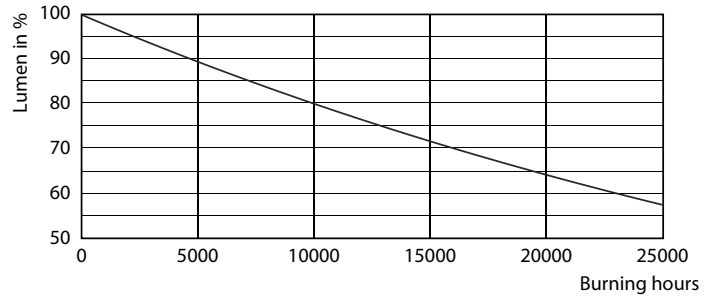

Product data

General Information	
Cap-Base	GU10 [GU10]
EU RoHS compliant	Yes
Nominal Lifetime (Nom)	15000 h
Switching Cycle	50000X
Technical Type	4.6-50W
Light Technical	
Color Code	830 [CCT of 3000K]
Beam Angle (Nom)	36 °
Luminous Flux (Nom)	370 lm
Luminous Intensity (Nom)	740 cd
Color Designation	White (WH)
Correlated Color Temperature (Nom)	3000 K
Luminous Efficacy (rated) (Nom)	80.00 lm/W
Color Consistency	<6
Color Rendering Index (Nom)	80
LLMF At End Of Nominal Lifetime (Nom)	70 %
Luminous Flux in 90° Cone (Rated)	370 lm
Operating and Electrical	
Input Frequency	50 to 60 Hz
Power (Nom)	4.6 W

Lamp Current (Nom)	39 mA
Wattage Equivalent	50 W
Starting Time (Nom)	0.5 s
Warm Up Time to 60% Light (Nom)	0.5 s
Power Factor (Nom)	0.5
Voltage (Nom)	220-240 V
Temperature	
T-Case Maximum (Nom)	72 °C
Controls and Dimming	
Dimmable	No
Approval and Application	
Energy Efficiency Label (EEL)	A+
Suitable For Accent Lighting	Yes
Energy Consumption kWh/1000 h	5 kWh
Product Data	
Full product code	871869672837600
Order product name	Corepro LEDspot 4.6-50W GU10 830 36D
EAN/UPC - Product	8718696728376
Order code	929001218102

Product	D	C
Corepro LEDspot 4.6-50W GU10 830 36D	50 mm	54 mm

Photometric data

LEDspot,PAR38 11W 900lm 3000K

CorePro LEDspotMV 50W GU10 830 36D CLA

CorePro LEDspotMV 50W GU10 830 36D CLA

CorePro LEDspot MV

Lifetime