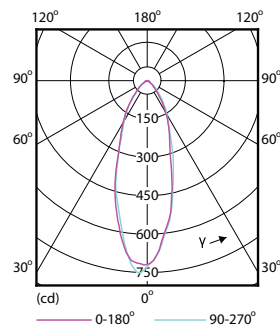

Product data

General Information	
Cap-Base	GU10 [GU10]
EU RoHS compliant	Yes
Nominal Lifetime (Nom)	15000 h
Switching Cycle	50000X
Technical Type	4.6-50W
Light Technical	
Color Code	865 [CCT of 6500K]
Beam Angle (Nom)	36 °
Luminous Flux (Nom)	390 lm
Luminous Intensity (Nom)	770 cd
Color Designation	Cool Daylight
Correlated Color Temperature (Nom)	6500 K
Luminous Efficacy (rated) (Nom)	84.00 lm/W
Color Consistency	<6
Color Rendering Index (Nom)	80
LLMF At End Of Nominal Lifetime (Nom)	70 %
Luminous Flux in 90° Cone (Rated)	390 lm
Operating and Electrical	
Input Frequency	50 to 60 Hz
Power (Nom)	4.6 W

Lamp Current (Nom)	39 mA
Wattage Equivalent	50 W
Starting Time (Nom)	0.5 s
Warm Up Time to 60% Light (Nom)	0.5 s
Power Factor (Nom)	0.5
Voltage (Nom)	220-240 V
Temperature	
T-Case Maximum (Nom)	72 °C
Controls and Dimming	
Dimmable	No
Approval and Application	
Energy Efficiency Label (EEL)	A++
Suitable For Accent Lighting	Yes
Energy Consumption kWh/1000 h	5 kWh
Product Data	
Full product code	871869672841300
Order product name	Corepro LEDspot 4.6-50W GU10 865 36D
EAN/UPC - Product	8718696728413
Order code	929001218302

CorePro LEDspot MV

Numerator - Quantity Per Pack	1
Numerator - Packs per outer box	10
Material Nr. (12NC)	929001218302

Net Weight (Piece)	0.038 kg
--------------------	----------

Dimensional drawing

GU10 230V 4W-35W 260lm 100D 4000K GU10ND

Product	D	C
Corepro LEDspot 4.6-50W GU10 865 36D	50 mm	54 mm

Photometric data

CorePro LEDspot MV 50W GU10 865 36D

CorePro LEDspotMV 50W GU10 830 36D CLA

CorePro LEDspotMV 50W GU10 865 36D

CorePro LEDspot MV