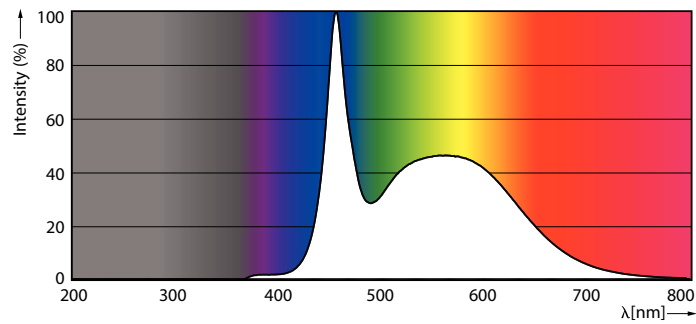

Product data

General Information	
Cap-Base	GU10 [GU10]
EU RoHS compliant	Yes
Nominal Lifetime (Nom)	15000 h
Switching Cycle	50000X
Technical Type	4.6-50W
Light Technical	
Color Code	865 [CCT of 6500K]
Beam Angle (Nom)	36 °
Luminous Flux (Nom)	390 lm
Luminous Intensity (Nom)	770 cd
Color Designation	Cool Daylight
Correlated Color Temperature (Nom)	6500 K
Luminous Efficacy (rated) (Nom)	84.00 lm/W
Color Consistency	<6
Color Rendering Index (Nom)	80
LLMF At End Of Nominal Lifetime (Nom)	70 %
Luminous Flux in 90° Cone (Rated)	390 lm
Operating and Electrical	
Input Frequency	50 to 60 Hz
Power (Nom)	4.6 W

Lamp Current (Nom)	39 mA
Wattage Equivalent	50 W
Starting Time (Nom)	0.5 s
Warm Up Time to 60% Light (Nom)	0.5 s
Power Factor (Nom)	0.5
Voltage (Nom)	220-240 V
Temperature	
T-Case Maximum (Nom)	72 °C
Controls and Dimming	
Dimmable	No
Approval and Application	
Energy Efficiency Label (EEL)	A++
Suitable For Accent Lighting	Yes
Energy Consumption kWh/1000 h	5 kWh
Product Data	
Full product code	871869672841300
Order product name	Corepro LEDspot 4.6-50W GU10 865 36D
EAN/UPC - Product	8718696728413
Order code	929001218302

Product	D	C
Corepro LEDspot 4.6-50W GU10 865 36D	50 mm	54 mm

Photometric data

CorePro LEDspot MV 50W GU10 865 36D

CorePro LEDspotMV 50W GU10 830 36D CLA

CorePro LEDspotMV 50W GU10 865 36D

CorePro LEDspot MV