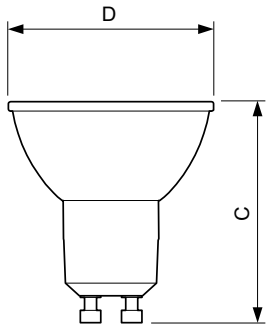

Product data

General Information	
Cap-Base	GU10 [GU10]
EU RoHS compliant	Yes
Nominal Lifetime (Nom)	15000 h
Switching Cycle	50000X
Technical Type	4.6-50W
Light Technical	
Color Code	865 [CCT of 6500K]
Beam Angle (Nom)	36 °
Luminous Flux (Nom)	390 lm
Luminous Intensity (Nom)	770 cd
Color Designation	Cool Daylight
Correlated Color Temperature (Nom)	6500 K
Luminous Efficacy (rated) (Nom)	84.00 lm/W
Color Consistency	<6
Color Rendering Index (Nom)	80
LLMF At End Of Nominal Lifetime (Nom)	70 %
Luminous Flux in 90° Cone (Rated)	390 lm
Operating and Electrical	
Input Frequency	50 to 60 Hz
Power (Nom)	4.6 W

CorePro LEDspot MV

Numerator - Quantity Per Pack	1
Numerator - Packs per outer box	10
Material Nr. (12NC)	929001218302

Net Weight (Piece)	0.038 kg
--------------------	----------

Dimensional drawing

GU10 230V 4W-35W 260lm 100D 4000K GU10ND

Product	D	C
Corepro LEDspot 4.6-50W GU10 865 36D	50 mm	54 mm

Photometric data

CorePro LEDspot MV 50W GU10 865 36D

CorePro LEDspotMV 50W GU10 830 36D CLA

CorePro LEDspotMV 50W GU10 865 36D

CorePro LEDspot MV