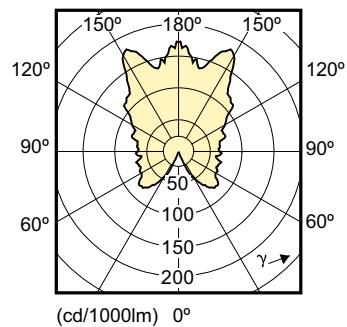

Product data

General Information		Operating and Electrical	
Cap-Base	E14 [E14]	Input Frequency	50 to 60 Hz
EU RoHS compliant	Yes	Power (Nom)	6 W
Nominal Lifetime (Nom)	25000 h	Lamp Current (Nom)	35 mA
Switching Cycle	50000X	Wattage Equivalent	40 W
Technical Type	6-40W	Starting Time (Nom)	0.5 s
		Warm Up Time to 60% Light (Nom)	0.5 s
		Power Factor (Nom)	0.7
		Voltage (Nom)	220-240 V
Light Technical		Temperature	
Color Code	822-827 [tunable warm white]	T-Case Maximum (Nom)	95 °C
Luminous Flux (Nom)	470 lm		
Color Designation	Warm White (WW)	Controls and Dimming	
Luminous Efficacy (rated) (Nom)	75 lm/W	Dimmable	Yes
Color Consistency	<6		
Color Rendering Index (Nom)	80		
LLMF At End Of Nominal Lifetime (Nom)	70 %		

Order product name	MASTER LEDcandle DT 6-40W E14 BA38 CL
EAN/UPC - Product	8718696453544
Order code	929001140502
Numerator - Quantity Per Pack	1
Numerator - Packs per outer box	10
Material Nr. (12NC)	929001140502
Net Weight (Piece)	0.063 kg

Dimensional drawing

Product	D	C
MASTER LEDcandle DT 6-40W E14 BA38 CL	38 mm	129 mm

Candle BA38 220-240V 6W-40W 2700K E14 DT

Photometric data

SDLD_LEDCL_0030-Light distribution diagram

MASTER LED candles and lusters