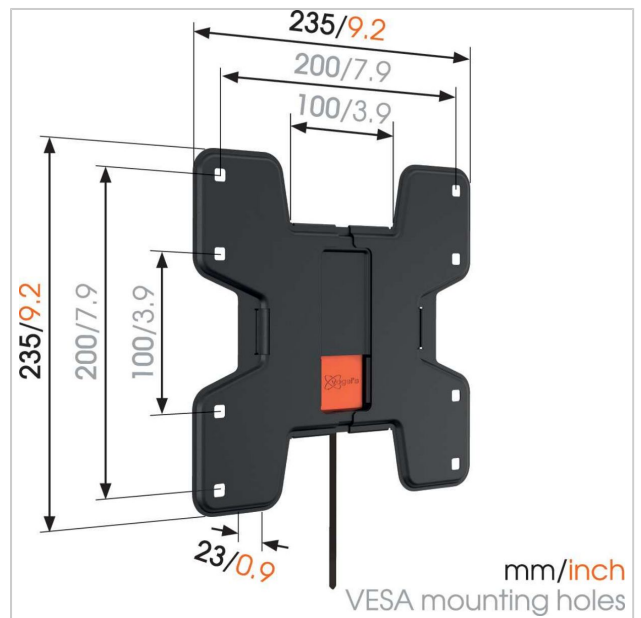

W50060 Fixed TV Wall Mount

Article number (SKU) 8450060
Colour Black

Key Benefits

- Lock your TV securely in place
- Mount your TV only 2,3 cm from the wall
- Simply Smart Value: Great comfort for an affordable price

For TVs up to 43 inch (109 cm)

W50060 is a durable TV wall mount, suitable for 19 to 43 inch (48 to 109 cm) TVs weighing up to 20 kg (44 lbs). Show off your TV by mounting it on the wall. Give your TV pride of place by mounting it flat and secure against the wall with the W50060 TV wall mount. This saves space and makes your TV stand out like a piece of fine art. Vogel's Autolock system ensures safe mounting.

The W-series: smart, secure and reliable

Make even your smallest room seem bigger by mounting your TV on the wall. The Vogel's W-series TV brackets are the smart choice: they meet our high quality standards and have a clean finish. Smart, secure and reliable. Want a solution that helps you reduce glare? Reflections from the evening sun can really spoil your TV enjoyment. To reduce reflections and glare, try our tilting tv wall mounts.