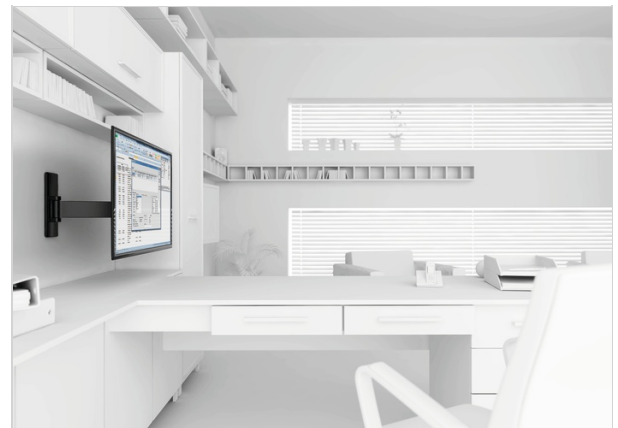

W52070 Full-Motion TV Wall Mount (black)

Article number (SKU) 8452070
Colour Black

Key Benefits

- Simply Smart Value: Great comfort for an affordable price, Tilt (up to 20°) to avoid reflections, Smoothly turn your TV up to 120°, Guide your cables, Easily level your TV even after installation

For TVs up to 55 inch (140 cm)

The W52070 TV wall mount is suitable for 32 to 55 inch (81 to 140 cm) TVs. This sturdy mount supports up to 20 kg (44 lbs).

Create the optimal viewing angle

Choose the W52070 TV wall mount for great flexibility. Mount your TV in a handy out-of-the-way spot on the wall and enjoy an excellent viewing experience - in your living room or a bedroom. Swing your TV away from the wall and tilt it for the perfect view.

The W-series: smart, secure and reliable

Enjoy the extra space you get by mounting your TV on the wall. The modern and trendy tv wall mounts in Vogel's W-series are an excellent choice: a quality build and clean finish means that you can securely mount your TV out of the way for years to come.

Are you looking for the most flexible solution?

If you want to make sure your TV is perfectly placed for viewing from anywhere in the room, try our full-motion tv wall mounts. They have a wide turn angle, up to 180°.