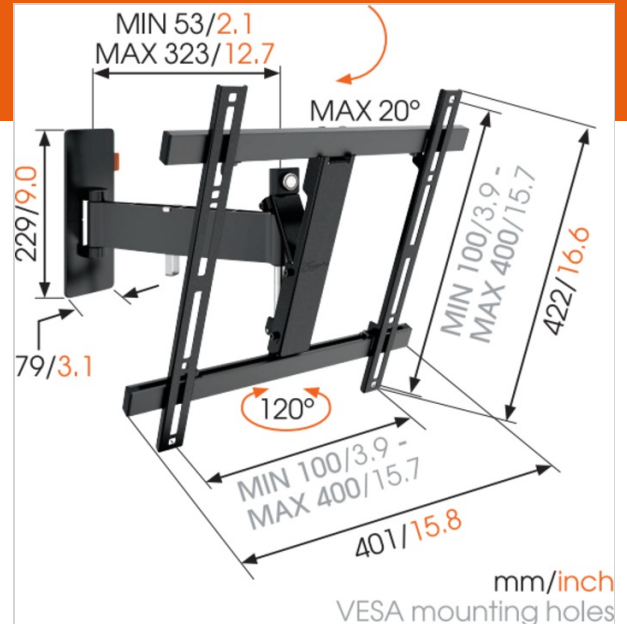

W52070 Full-Motion TV Wall Mount (black)

Article number (SKU) 8452070
Colour Black

Key Benefits

- Simply Smart Value: Great comfort for an affordable price, Tilt (up to 20°) to avoid reflections, Smoothly turn your TV up to 120°, Guide your cables, Easily level your TV even after installation

For TVs up to 55 inch (140 cm)

The W52070 TV wall mount is suitable for 32 to 55 inch (81 to 140 cm) TVs. This sturdy mount supports up to 20 kg (44 lbs).

Create the optimal viewing angle

Choose the W52070 TV wall mount for great flexibility. Mount your TV in a handy out-of-the-way spot on the wall and enjoy an excellent viewing experience - in your living room or a bedroom. Swing your TV away from the wall and tilt it for the perfect view.

Are you looking for the most flexible solution?

If you want to make sure your TV is perfectly placed for viewing from anywhere in the room, try our full-motion tv wall mounts. They have a wide turn angle, up to 180°.

Product type number	W52070	Min. distance to the wall (mm)	55
Article number (SKU)	8452070	Max. distance to the wall (mm)	320
Colour	Black		
EAN single box	8712285326868		
Product size	M		
TÜV certified	Yes		
Tilt	Tilt up to 20°		
Turn	Up to 120°		
Guarantee	Lifetime		
Min. screen size (inch)	32		
Max. screen size (inch)	55		
Max. weight load (kg)	20		
Min. hole pattern	100mm x 100mm		
Max. hole pattern	400mm x 400mm		
Max. bolt size	M8		
Max. height of interface (mm)	422		
Max. width of interface (mm)	401		