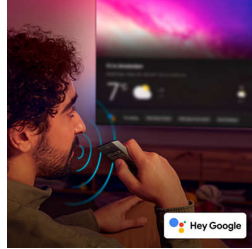

OLED+

4K Ambilight TV

55OLED910/12

Highlights

Google TV™

What do you want to watch? Google TV brings together movies, shows and more, from across your apps and subscriptions—and organises them just for you. You'll get suggestions based

on what you like, and you can even use the Google TV app on your phone to curate your watchlist on the go.

Seamless control

Seamless compatibility with Matter means you can easily integrate this 4K Ambilight TV into your existing smart home network. You can also