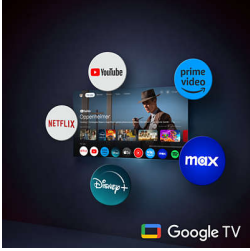

OLED+

4K Ambilight TV

55OLED910/12

Highlights

Google TV™

What do you want to watch? Google TV brings together movies, shows and more, from across your apps and subscriptions—and organises them just for you. You'll get suggestions based

on what you like, and you can even use the Google TV app on your phone to curate your watchlist on the go.