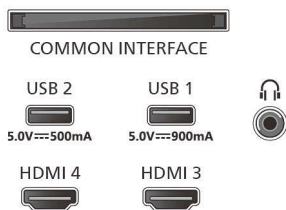

Connections

Side