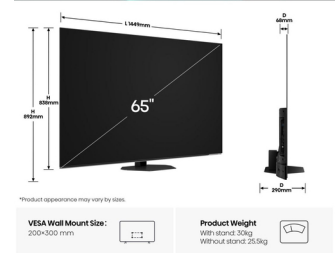

Hisense 65A85Q 165.1 cm (65") 4K Ultra HD Smart TV Wi-Fi Black, Grey

Brand : Hisense

Product code: 20016937

Product name : 65A85Q

Hisense 65A85Q. Display diagonal: 165.1 cm (65"), Display resolution: 3840 x 2160 pixels, HD type: 4K Ultra HD, Display technology: OLED, Screen shape: Flat. Smart TV. Response time: 6 ms, Contrast ratio (typical): 150000:1, Native aspect ratio: 16:9. Digital signal format system: DVB-C, DVB-S, DVB-S2, DVB-T, DVB-T2. Wi-Fi, Ethernet LAN. Product colour: Black, Grey