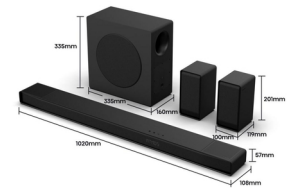

Hisense AX5140Q Dolby Atmos Soundbar

Brand : Hisense

Product code: 20016768

Product name : AX5140Q Dolby Atmos Soundbar

- 5.1.4 CH Audio
- Dolby Atmos
- DTS : X
- Hi-Concerto
- Room Calibration
- 13 Speakers with 6.5"Subwoofer
- True Wireless Rear Surround
- Pure Surround Tech

AX3120Q Dolby Atmos 5.1.4 CH Soundbar, 600 W

Hisense AX5140Q Dolby Atmos Soundbar. Audio output channels: 5.1.4 channels, RMS rated power: 600 W, Audio decoders: DTS:X, Dolby Atmos. Soundbar speaker RMS power: 200 W, Crossover frequency: 20000 Hz. Subwoofer connectivity: Wireless, Subwoofer RMS power: 280 W, Woofer diameter (subwoofer): 16.5 cm (6.5"). Product colour: Black, Country of origin: China. Connectivity technology: Wireless

Audio		Ports & interfaces	
Audio output channels *	5.1.4 channels	HDMI ports quantity *	2
RMS rated power *	600 W	HDMI version	2.0
Audio decoders	DTS:X, Dolby Atmos	USB port	✓
Enhanced Audio Return Channel (eARC)	✓	USB 2.0 ports quantity	1
Artificial intelligence(AI) room calibration	✓	Digital audio optical in	1
Soundbar speaker		Power	
Soundbar speaker RMS power *	200 W	AC input voltage	100-240 V
Crossover frequency	20000 Hz	AC input frequency	50-60 Hz
Number of speakers	13	Power consumption (standby)	0.5 W
Subwoofer		Weight & dimensions	
Subwoofer included *	✓	Width	1020 mm
Subwoofer connectivity	Wireless	Depth	109 mm
Subwoofer RMS power	280 W	Height	57 mm
Woofer diameter (subwoofer)	16.5 cm (6.5")	Weight	9.2 kg
Features		Packaging data	
Product colour *	Black	Package width	1090 mm
Auto power off	✓	Package depth	220 mm
Virtual surround	✓	Package height	520 mm
Wall mountable *	✓	Package weight	13.5 kg
Country of origin	China	Packaging content	
Ports & interfaces		Wall mounting kit	✓
Connectivity technology *	Wireless	Cables included	HDMI
Bluetooth *	✓	Remote control included	✓
Bluetooth version	5.3	Batteries included	✓
Logistics data		Commodity code	
		85198100	