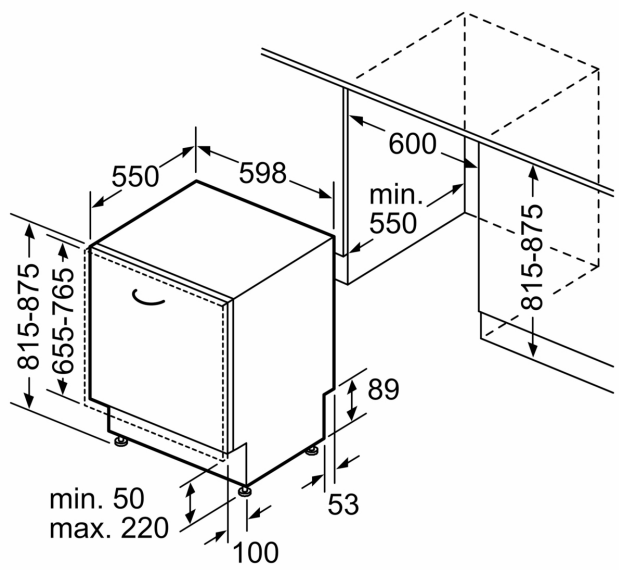

SIEMENS - Header 8

- Product dimensions (HxWxD): 81.5 x 59.8 x 55 cm

¹ Scale of Energy Efficiency Classes from A to G

² Energy consumption in kWh per 100 cycles (in programme Eco 50 °C)

³ Water consumption in litres per cycle (in programme Eco 50 °C)

**iQ300, fully-integrated
dishwasher, 60 cm, varioHinge for
special installation situations
SN73HX04TE**

Dimensioned drawings

measurements in mm

△ socket
() values with extension kit

measurements in mm