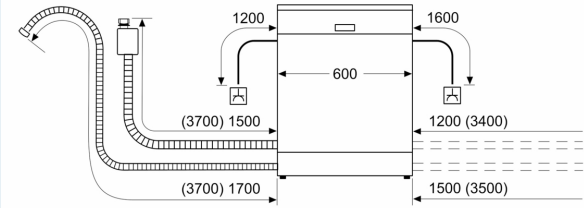

SIEMENS - Header 8

- Product dimensions (HxWxD): 81.5 x 59.8 x 55 cm

¹ Scale of Energy Efficiency Classes from A to G

² Energy consumption in kWh per 100 cycles (in programme Eco 50 °C)

³ Water consumption in litres per cycle (in programme Eco 50 °C)

**iQ300, fully-integrated
dishwasher, 60 cm, varioHinge for
special installation situations
SN73HX04TE**

Dimensioned drawings

measurements in mm

△ socket
() values with extension kit

measurements in mm